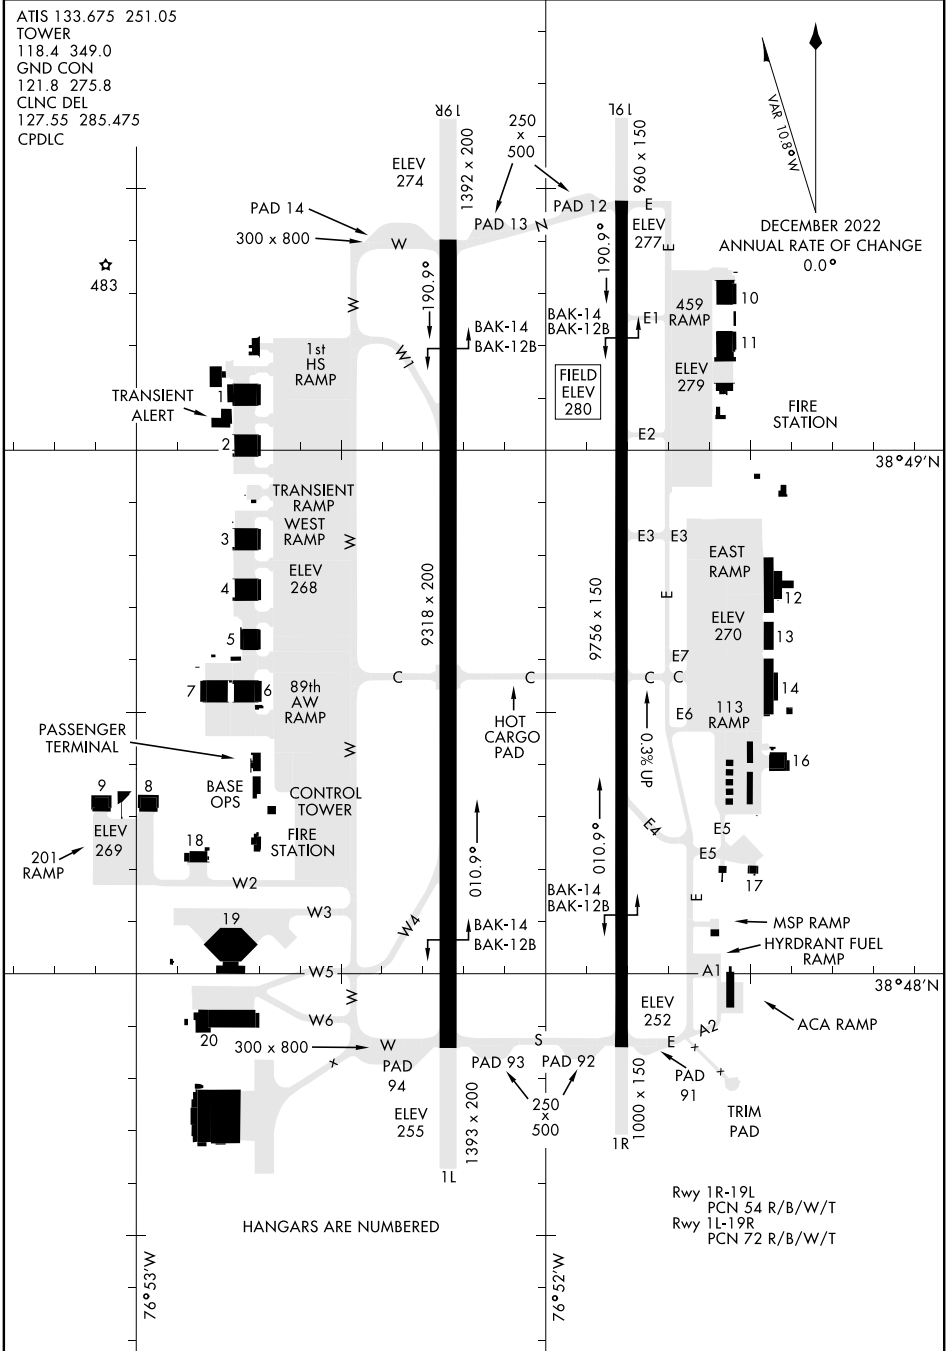

AIRPORT DIAGRAM

AL-561 [USAF]

ATIS 133.675 251.05
 TOWER
 118.4 349.0
 GND CON
 121.8 275.8
 CLNC DEL
 127.55 285.475
 CPDLC

NE-3, 28 NOV 2024 to 26 DEC 2024

NE-3, 28 NOV 2024 to 26 DEC 2024

AIRPORT DIAGRAM