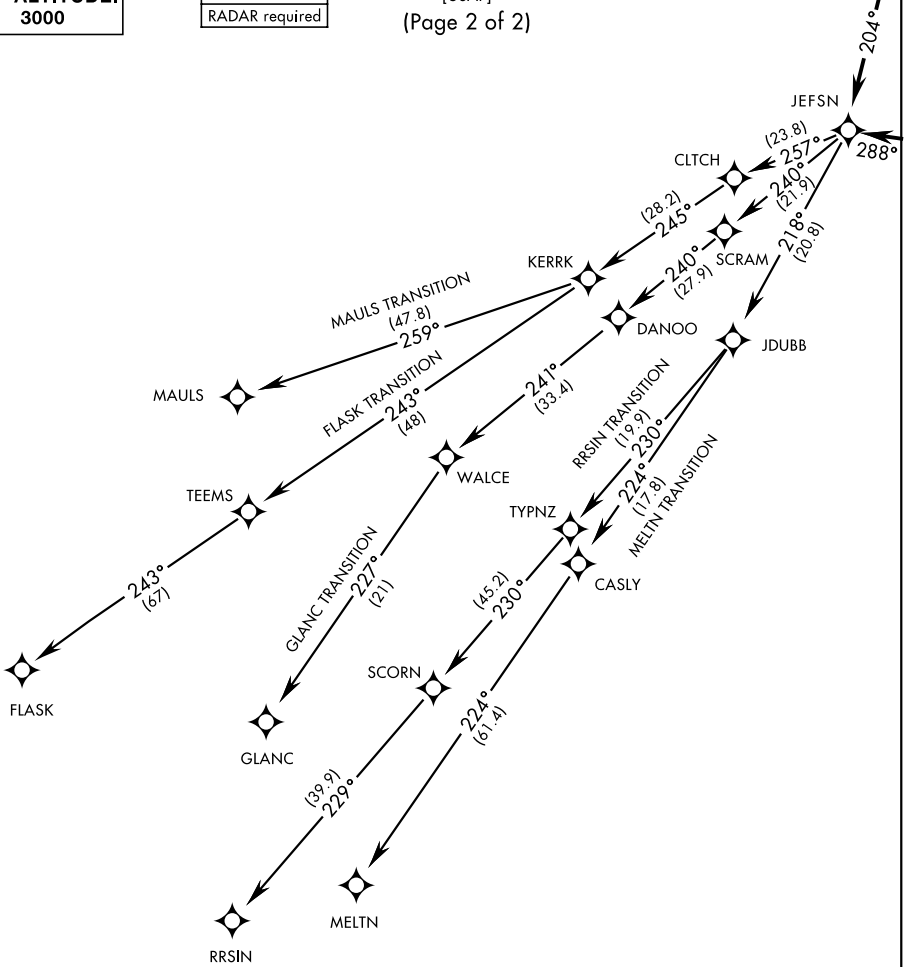

JEFSN TWO DEPARTURE (RNAV) (JEFSN2.JEFSN)

JOINT BASE ANDREWS (KADW)
CAMP SPRINGS, MARYLAND

TOP ALTITUDE:
3000

RNAVI-GPS
RADAR required

[USAF]
(Page 2 of 2)

NE-3, 28 NOV 2024 to 26 DEC 2024

NE-3, 28 NOV 2024 to 26 DEC 2024

TURBOJETTS ONLY

NOTE: Chart not to scale

JEFSN TWO DEPARTURE (RNAV) (JEFSN2.JEFSN)

Orig 31OCT24

CAMP SPRINGS, MARYLAND
JOINT BASE ANDREWS (KADW)