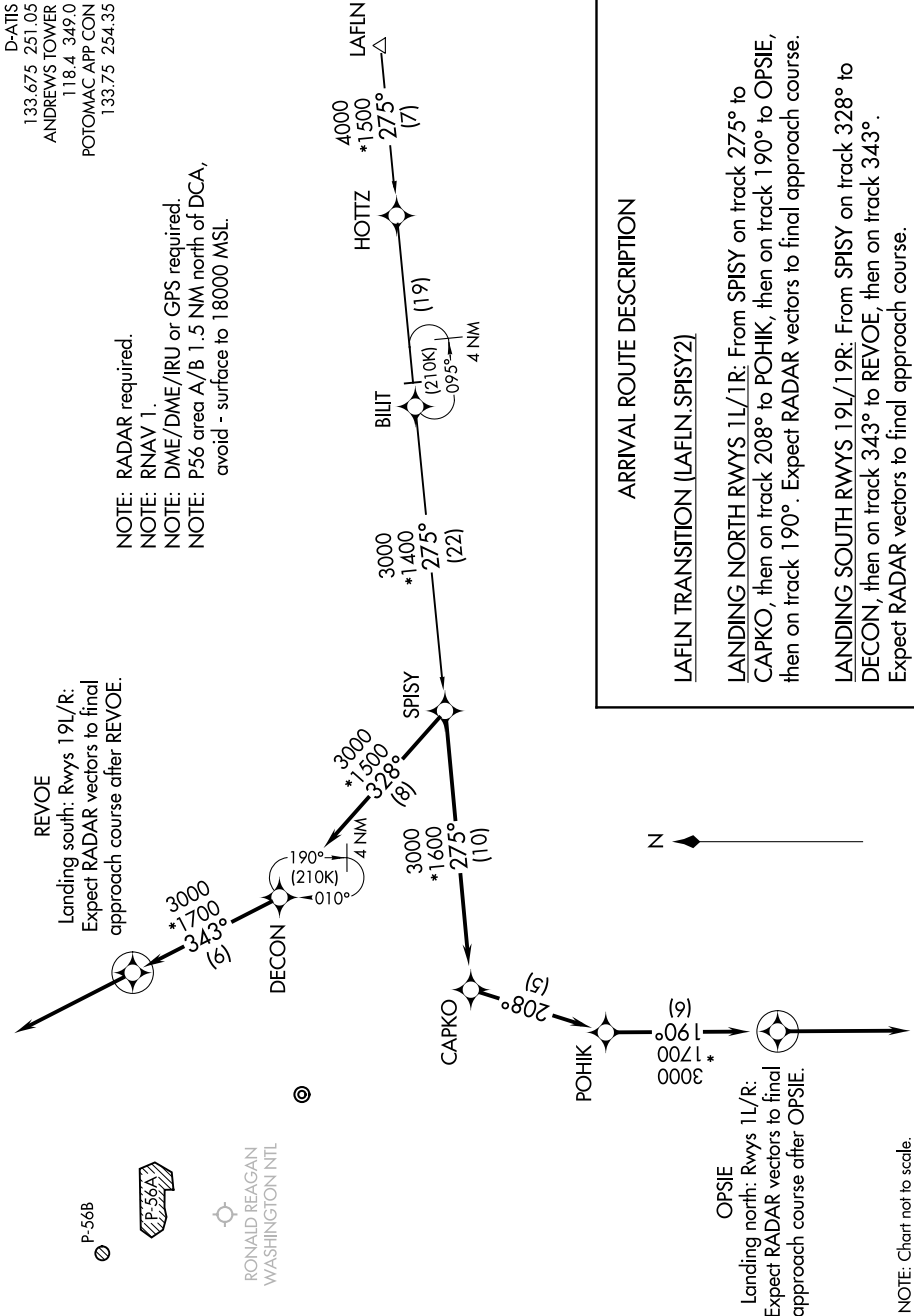

# SPISY TWO ARRIVAL (RNAV)

CAMP SPRINGS, MARYLAND

NE-3, 28 NOV 2024 to 26 DEC 2024

NE-3, 28 NOV 2024 to 26 DEC 2024

# SPISY TWO ARRIVAL (RNAV)

CAMP SPRINGS, MARYLAND