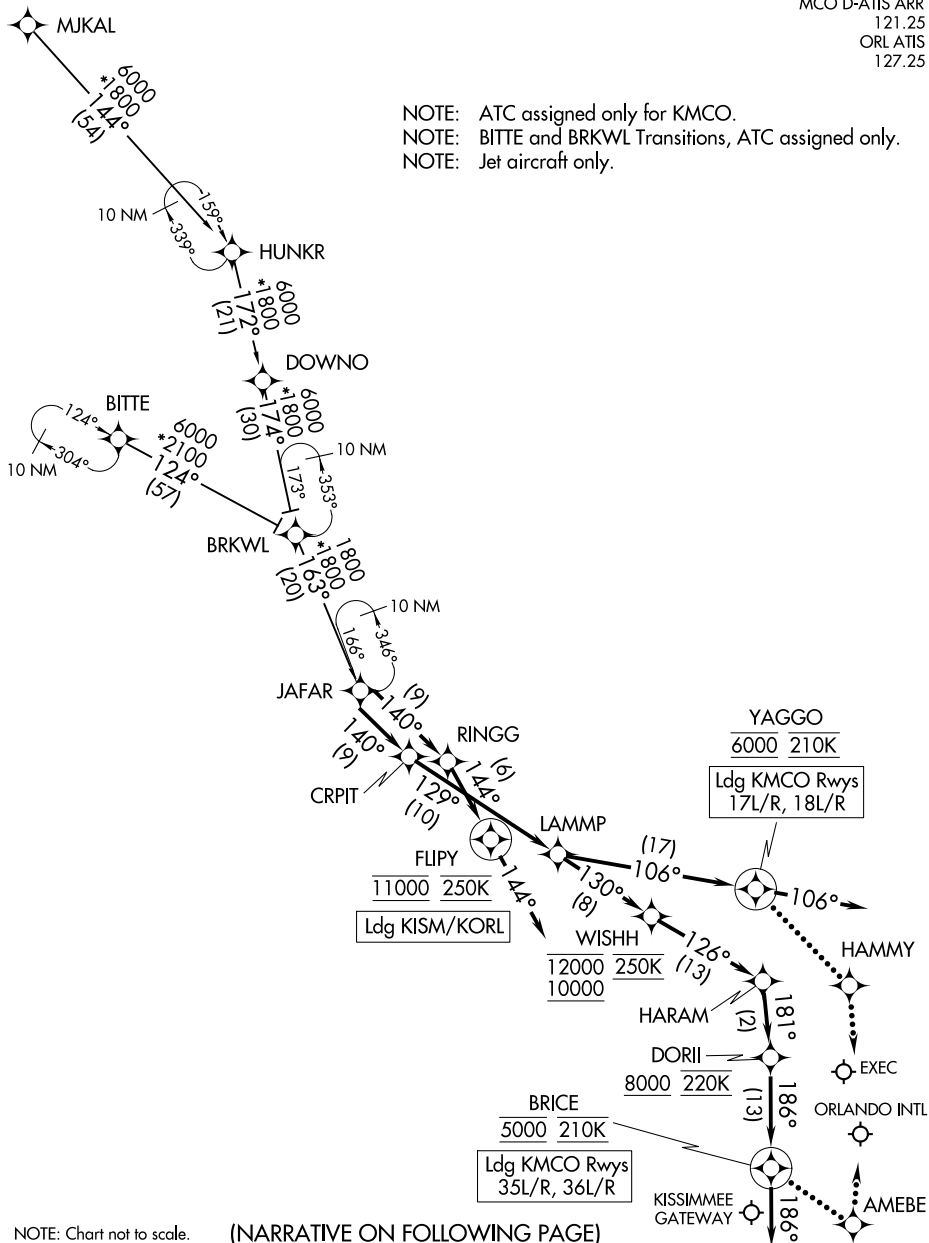

# JAFAR THREE ARRIVAL (RNAV)

ORLANDO, FLORIDA

RNAV 1 - DME/DME/IRU or GPS.
RADAR required.

ORLANDO APP CON  
134.05 339.8  
ISM ATIS  
128.775  
MCO D-ATIS ARR  
121.25  
ORLATIS  
127.25

NOTE: ATC assigned only for KMCO.  
NOTE: BITTE and BRKWL Transitions, ATC assigned only.  
NOTE: Jet aircraft only.

SE-3, 28 NOV 2024 to 26 DEC 2024

SE-3, 28 NOV 2024 to 26 DEC 2024

NOTE: Chart not to scale. (NARRATIVE ON FOLLOWING PAGE)

# JAFAR THREE ARRIVAL (RNAV)

ORLANDO, FLORIDA