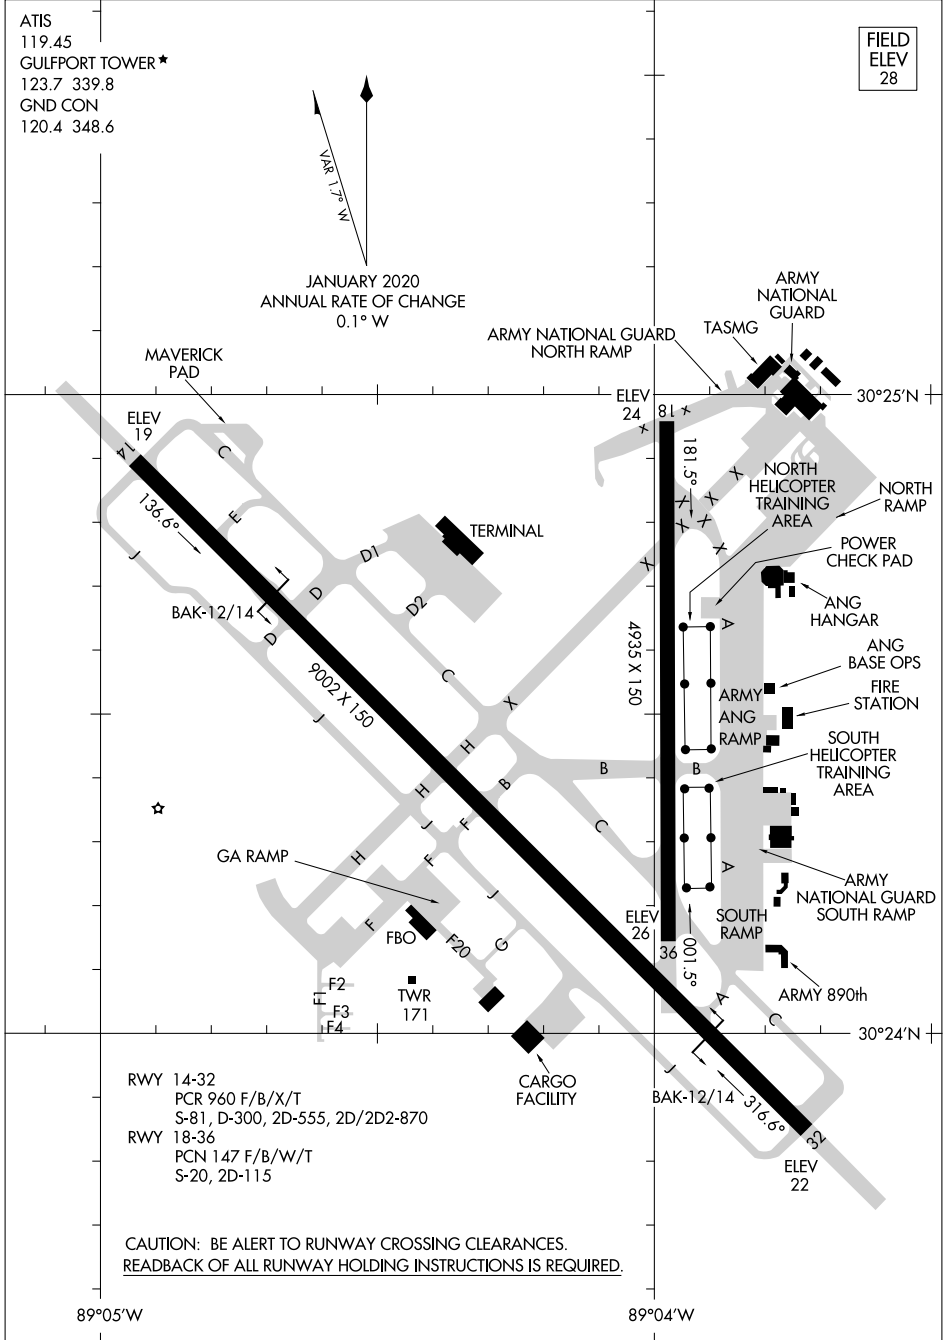

AIRPORT DIAGRAM

AL-576 (FAA)

GULFPORT-BILOXI INTL (GPT)
GULFPORT, MISSISSIPPI

SC-4, 28 NOV 2024 to 26 DEC 2024

SC-4, 28 NOV 2024 to 26 DEC 2024

AIRPORT DIAGRAM

GULFPORT, MISSISSIPPI
GULFPORT-BILOXI INTL (GPT)