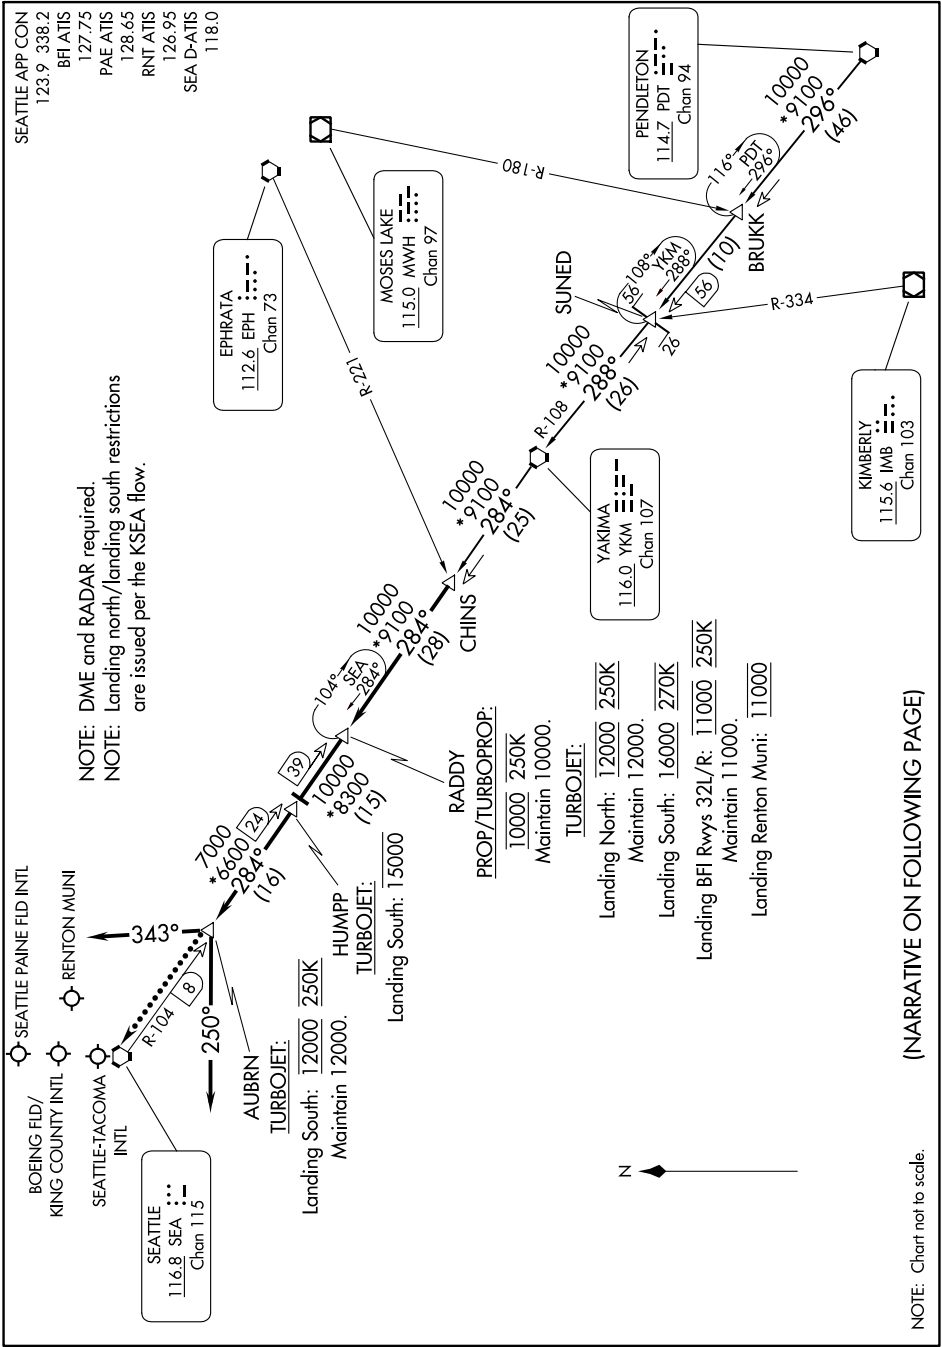

CHINS FIVE ARRIVAL

NW-1, 28 NOV 2024 to 26 DEC 2024

(NARRATIVE ON FOLLOWING PAGE)

NW-1, 28 NOV 2024 to 26 DEC 2024

CHINS FIVE ARRIVAL