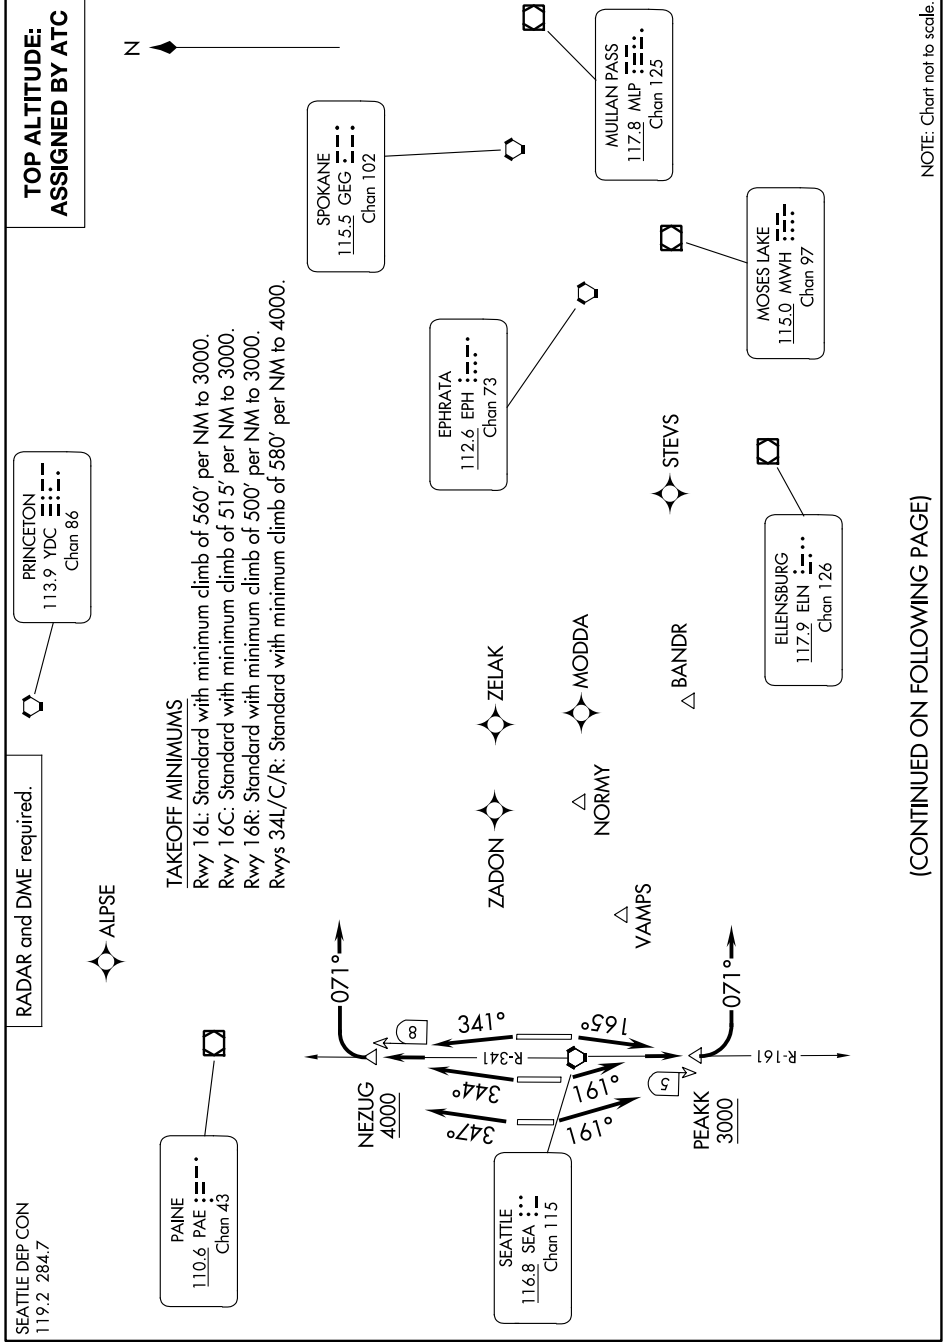

# MOUNTAIN TWO DEPARTURE

AL-582 (FAA)

SEATTLE-TACOMA INTL (SEA)  
SEATTLE, WASHINGTON

NW-1, 28 NOV 2024 to 26 DEC 2024

# MOUNTAIN TWO DEPARTURE

(CONTINUED ON FOLLOWING PAGE)

NW-1, 28 NOV 2024 to 26 DEC 2024