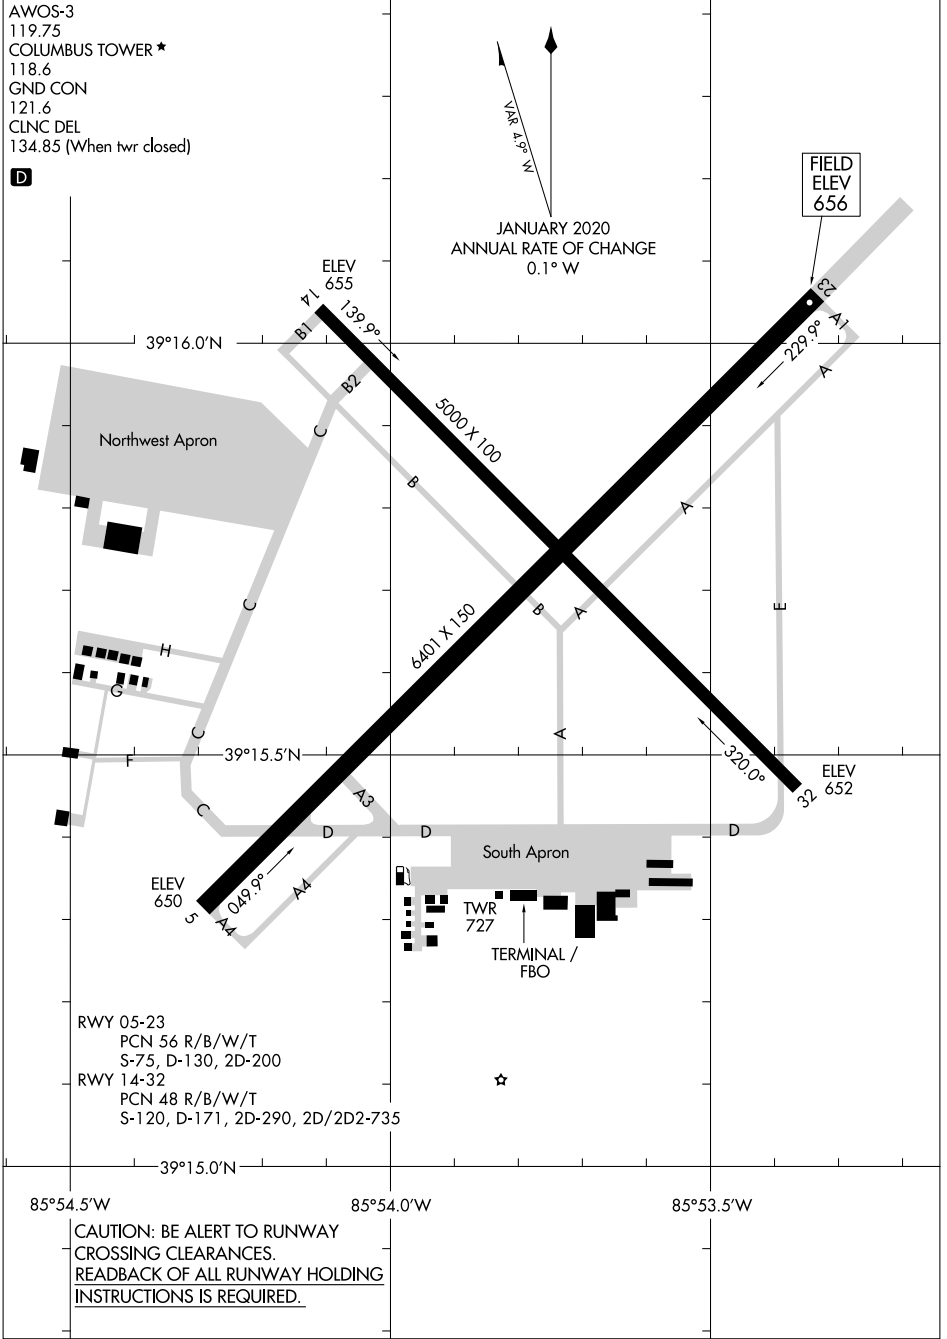

# AIRPORT DIAGRAM

COLUMBUS MUNI (BAK)  
COLUMBUS, INDIANA

AL-594 (FAA)

EC-2, 28 NOV 2024 to 26 DEC 2024

EC-2, 28 NOV 2024 to 26 DEC 2024

# AIRPORT DIAGRAM

COLUMBUS, INDIANA  
COLUMBUS MUNI (BAK)