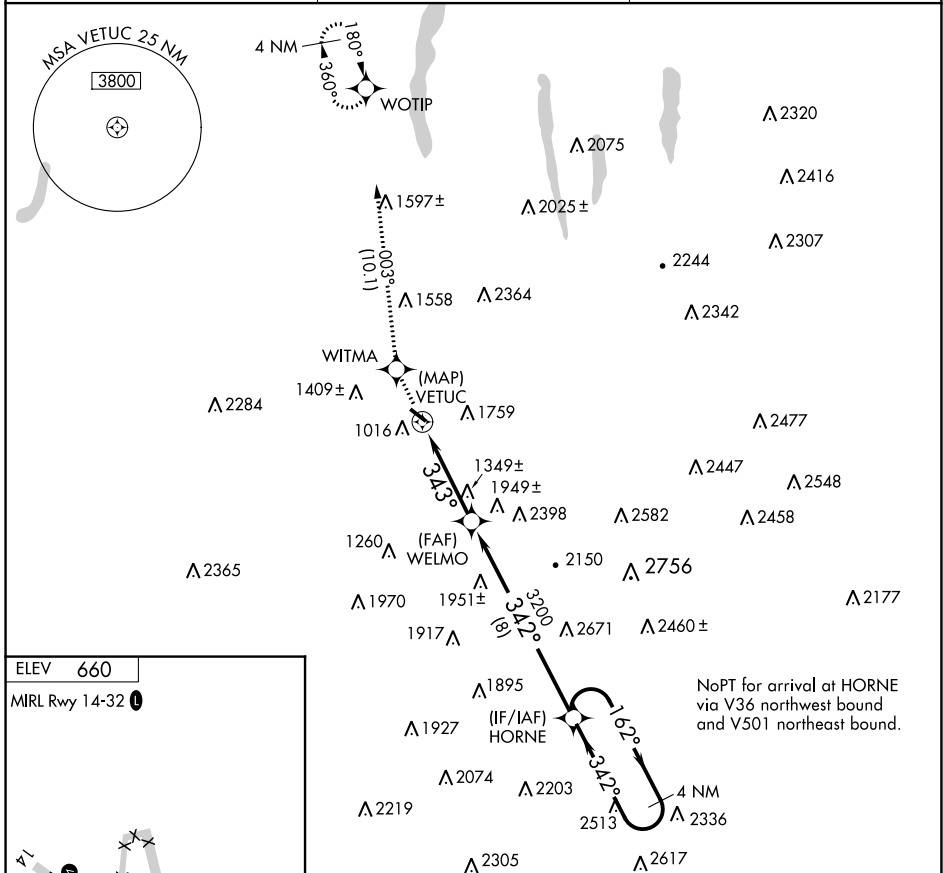

APP CRS 343°	Rwy Idg TDZE Apt Elev	N/A N/A 660
------------------------	-----------------------------	--

RNAV (GPS)-A

DANSVILLE MUNI (DSV)

⚠ DME/DME RNP-0.3 NA. Procedure NA at night. If local altimeter setting not received, use Frederick Douglass/Greater Rochester Intl altimeter setting and increase all MDAs 100 feet.

⚠ MISSED APPROACH: Climb to 3300 direct WITMA and via 003° track to WOTIP and hold.

ASOS 118.325	ROCHESTER APP CON 123.7 322.3	UNICOM 123.0 (CTAF) 📻
------------------------	---	--

CATEGORY	A	B	C	D
CIRCLING	1960-1¼ 1300 (1300-1¼)	2120-1½ 1460 (1500-1½)	2220-3 1560 (1600-3)	NA

NE-2, 28 NOV 2024 to 26 DEC 2024

NE-2, 28 NOV 2024 to 26 DEC 2024