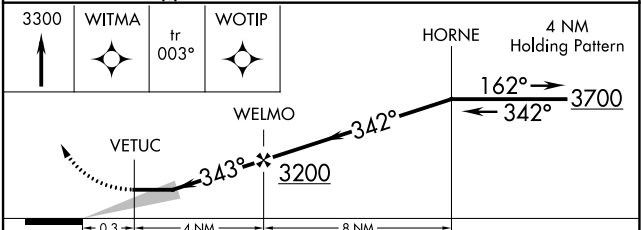

APP CRS 343°	Rwy Idg TDZE Apt Elev	N/A N/A 660
------------------------	-----------------------------	--

RNAV (GPS)-A

DANSVILLE MUNI (DSV)

⚠ DME/DME RNP-0.3 NA. Procedure NA at night. If local altimeter setting not received, use Frederick Douglass/Greater Rochester Intl altimeter setting and increase all MDAs 100 feet.

⚠ MISSED APPROACH: Climb to 3300 direct WITMA and via 003° track to WOTIP and hold.

ASOS 118.325	ROCHESTER APP CON 123.7 322.3	UNICOM 123.0 (CTAF) 📻
------------------------	---	--

CATEGORY	A	B	C	D
CIRCLING	1960-1¼ 1300 (1300-1¼)	2120-1½ 1460 (1500-1½)	2220-3 1560 (1600-3)	NA