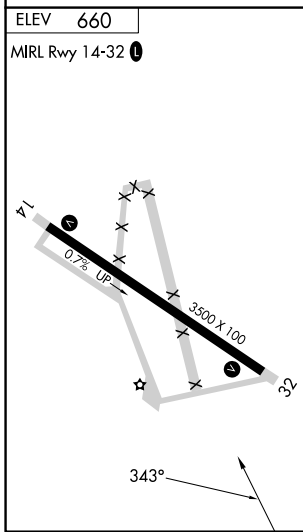

APP CRS 343°	Rwy Idg TDZE Apt Elev	N/A N/A 660
------------------------	-----------------------------	--

RNAV (GPS)-A

DANSVILLE MUNI (DSV)

⚠ DME/DME RNP-0.3 NA. Procedure NA at night. If local altimeter setting not received, use Frederick Douglass/Greater Rochester Intl altimeter setting and increase all MDAs 100 feet.

⚠ MISSED APPROACH: Climb to 3300 direct WITMA and via 003° track to WOTIP and hold.

ASOS 118.325	ROCHESTER APP CON 123.7 322.3	UNICOM 123.0 (CTAF) 📻
------------------------	---	--

CATEGORY	A	B	C	D
CIRCLING	1960-1¼ 1300 (1300-1¼)	2120-1½ 1460 (1500-1½)	2220-3 1560 (1600-3)	NA