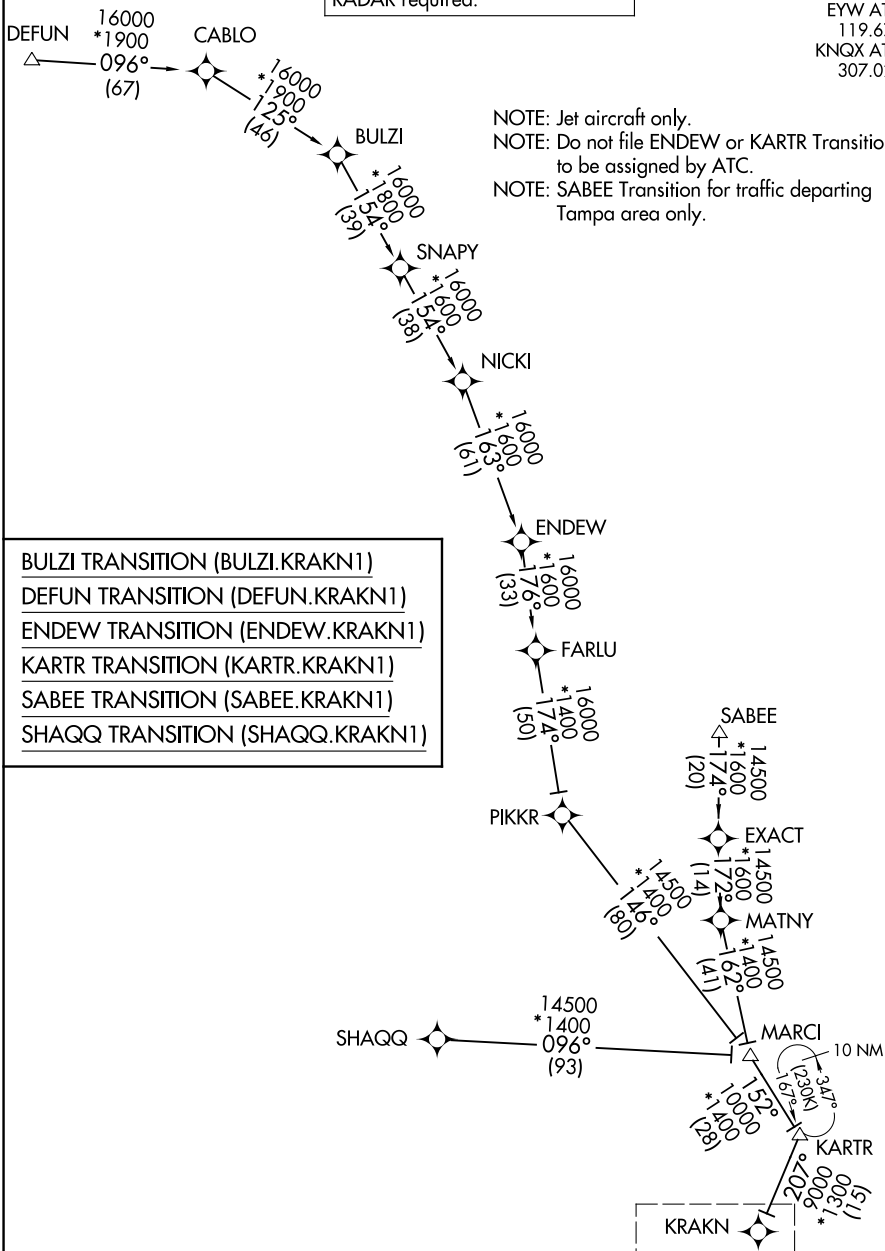

KRAKN ONE ARRIVAL (RNAV) Transition Routes

KEY WEST, FLORIDA

RNAV 1 - DME/DME/IRU or GPS.
RADAR required.

NAVY KEY WEST APP CON ★
 124.025 313.7
 EYW ATIS
 119.675
 KNQX ATIS ★
 307.025

NOTE: Jet aircraft only.
 NOTE: Do not file ENDEW or KARTR Transitions - to be assigned by ATC.
 NOTE: SABEE Transition for traffic departing Tampa area only.

- BULZI TRANSITION (BULZI.KRAKN1)
- DEFUN TRANSITION (DEFUN.KRAKN1)
- ENDEW TRANSITION (ENDEW.KRAKN1)
- KARTR TRANSITION (KARTR.KRAKN1)
- SABEE TRANSITION (SABEE.KRAKN1)
- SHAQQ TRANSITION (SHAQQ.KRAKN1)

NOTE: Chart not to scale. (CONTINUED ON FOLLOWING PAGE)

See following page for arrival routes

SE-3, 28 NOV 2024 to 26 DEC 2024

SE-3, 28 NOV 2024 to 26 DEC 2024

KRAKN ONE ARRIVAL (RNAV) Transition Routes

KEY WEST, FLORIDA