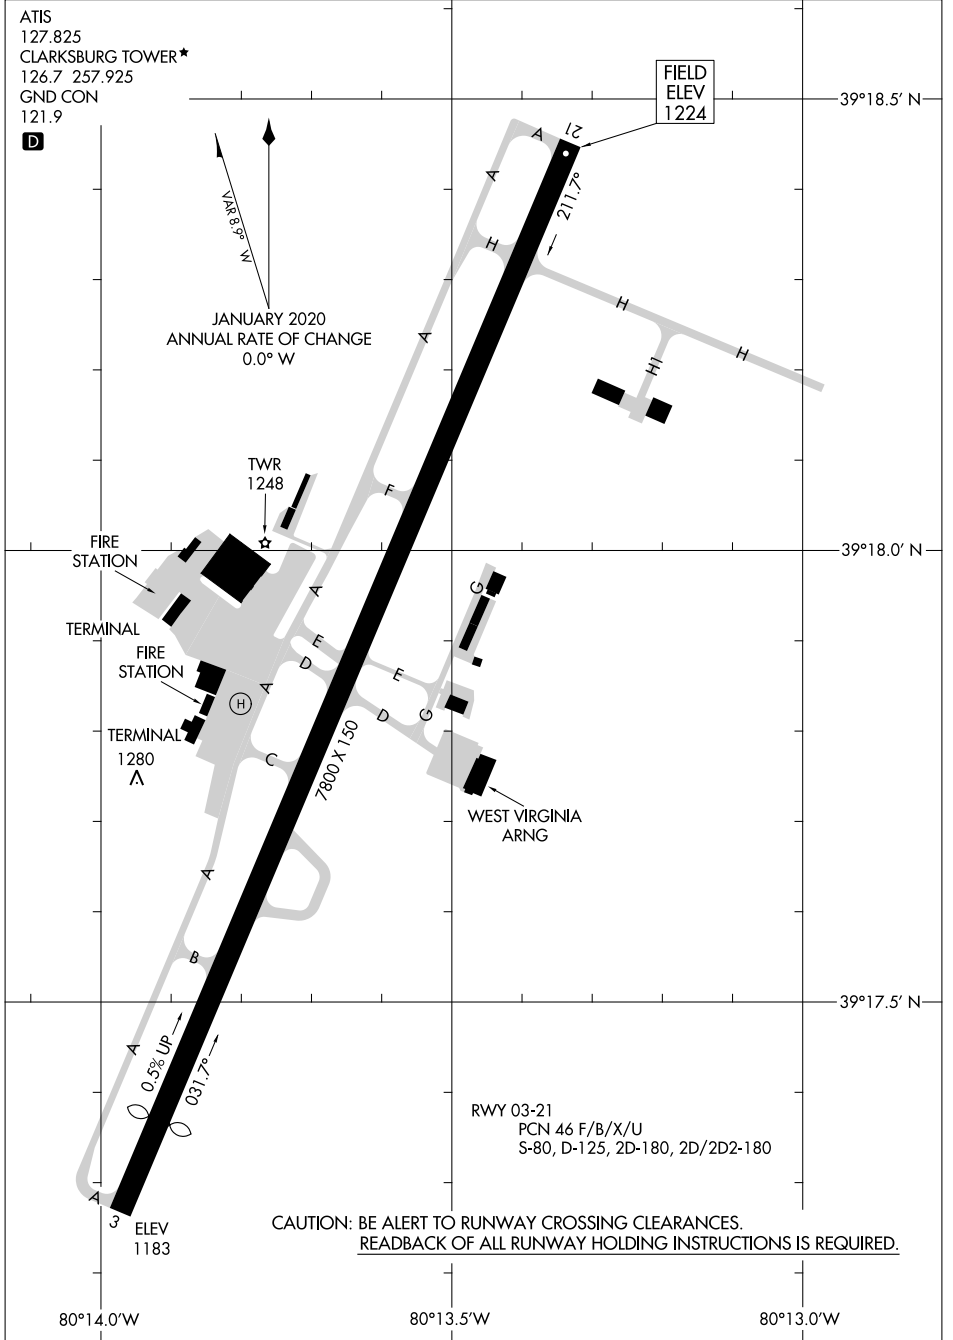

24193

AIRPORT DIAGRAM

NORTH CENTRAL WEST VIRGINIA (CKB)
CLARKSBURG, WEST VIRGINIA

AL-616 (FAA)

AIRPORT DIAGRAM
24193

CLARKSBURG, WEST VIRGINIA
NORTH CENTRAL WEST VIRGINIA (CKB)