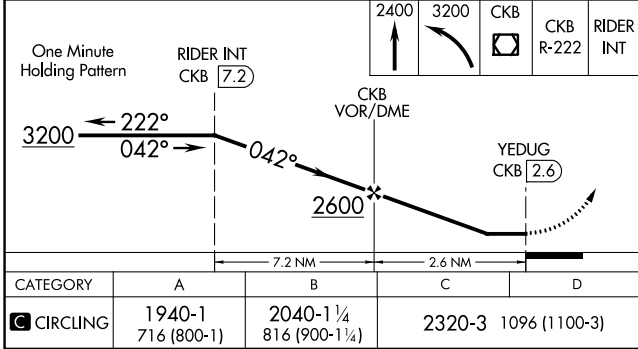

VOR/DME CKB 112.6 Chan 73	APP CRS 042°	Rwy Idg TDZE Apt Elev N/A N/A 1224
---	------------------------	--

VOR-A

NORTH CENTRAL WEST VIRGINIA (CKB)

▼ When local altimeter setting not received, Use Morgantown altimeter
▲ MISSED APPROACH: Climb to 2400, then climbing left turn to 3200 direct CKB VOR/DME and via CKB VOR/DME R-222 to RIDER INT/CKB 7.2 DME and hold.

ATIS 127.825	CLARKSBURG APP CON* 121.15 284.65	CLARKSBURG TOWER* 126.7 (CTAF) 257.925	GND CON 121.9	UNICOM 123.0
------------------------	---	--	-------------------------	------------------------

VOR-A

NE-4, 28 NOV 2024 to 26 DEC 2024

NE-4, 28 NOV 2024 to 26 DEC 2024

CATEGORY	A	B	C	D	FAF to MAP 2.6 NM					
C CIRCLING	1940-1 716 (800-1)	2040-1¼ 816 (900-1¼)	2320-3	1096 (1100-3)	Knots	60	90	120	150	180
					Min:Sec	2:36	1:44	1:18	1:02	0:52