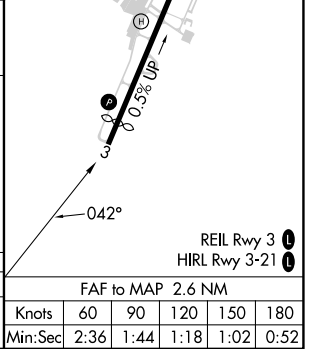

VOR/DME CKB 112.6 Chan 73	APP CRS 042°	Rwy Idg TDZE Apt Elev N/A N/A 1224

VOR-A

NORTH CENTRAL WEST VIRGINIA (CKB)

▼ When local altimeter setting not received, Use Morgantown altimeter
▲ MISSED APPROACH: Climb to 2400, then climbing left turn to 3200 direct CKB VOR/DME and via CKB VOR/DME R-222 to RIDER INT/CKB 7.2 DME and hold.

ATIS 127.825	CLARKSBURG APP CON* 121.15 284.65	CLARKSBURG TOWER* 126.7 (CTAF) 257.925	GND CON 121.9	UNICOM 123.0

VOR-A

NE-4, 28 NOV 2024 to 26 DEC 2024

NE-4, 28 NOV 2024 to 26 DEC 2024

CATEGORY	A	B	C	D	FAF to MAP 2.6 NM					
C CIRCLING	1940-1 716 (800-1)	2040-1¼ 816 (900-1¼)	2320-3	1096 (1100-3)	Knots	60	90	120	150	180
					Min:Sec	2:36	1:44	1:18	1:02	0:52