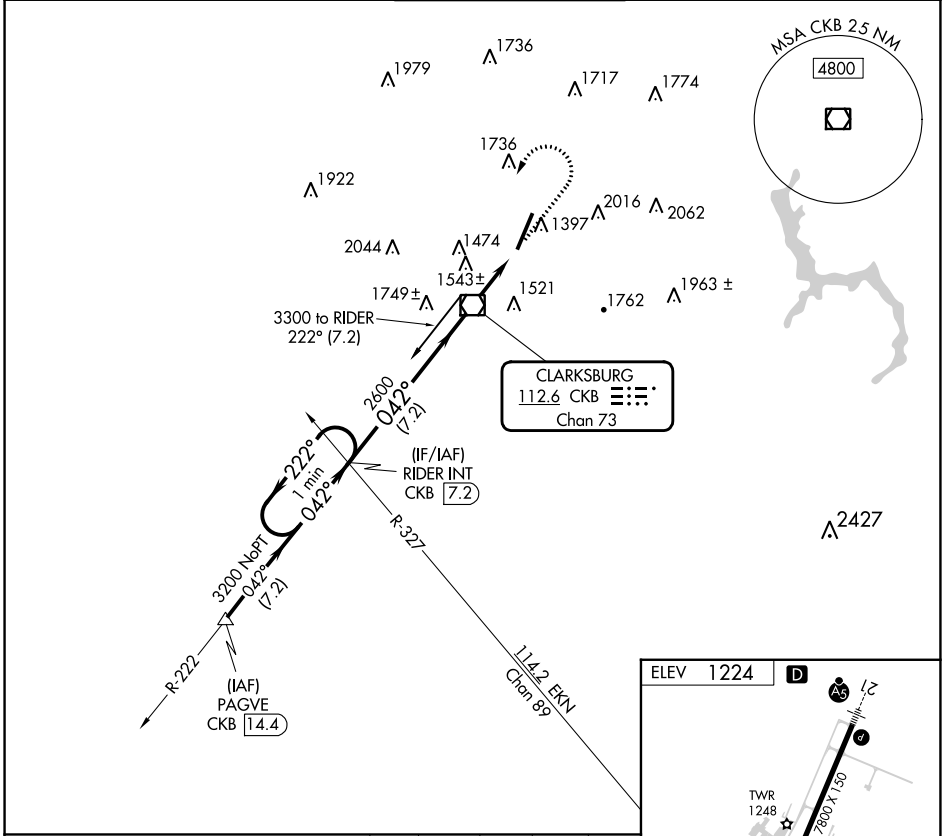

VOR/DME CKB 112.6 Chan 73	APP CRS 042°	Rwy Idg TDZE Apt Elev N/A N/A 1224
---	------------------------	--

VOR-A

NORTH CENTRAL WEST VIRGINIA (CKB)

▼ When local altimeter setting not received, Use Morgantown altimeter
▲ MISSED APPROACH: Climb to 2400, then climbing left turn to 3200 direct CKB VOR/DME and via CKB VOR/DME R-222 to RIDER INT/CKB 7.2 DME and hold.

ATIS 127.825	CLARKSBURG APP CON* 121.15 284.65	CLARKSBURG TOWER* 126.7 (CTAF) 257.925	GND CON 121.9	UNICOM 123.0
------------------------	---	--	-------------------------	------------------------

VOR-A

NE-4, 28 NOV 2024 to 26 DEC 2024

NE-4, 28 NOV 2024 to 26 DEC 2024

CATEGORY	A	B	C	D	FAF to MAP 2.6 NM					
C CIRCLING	1940-1 716 (800-1)	2040-1¼ 816 (900-1¼)	2320-3	1096 (1100-3)	Knots	60	90	120	150	180
					Min:Sec	2:36	1:44	1:18	1:02	0:52