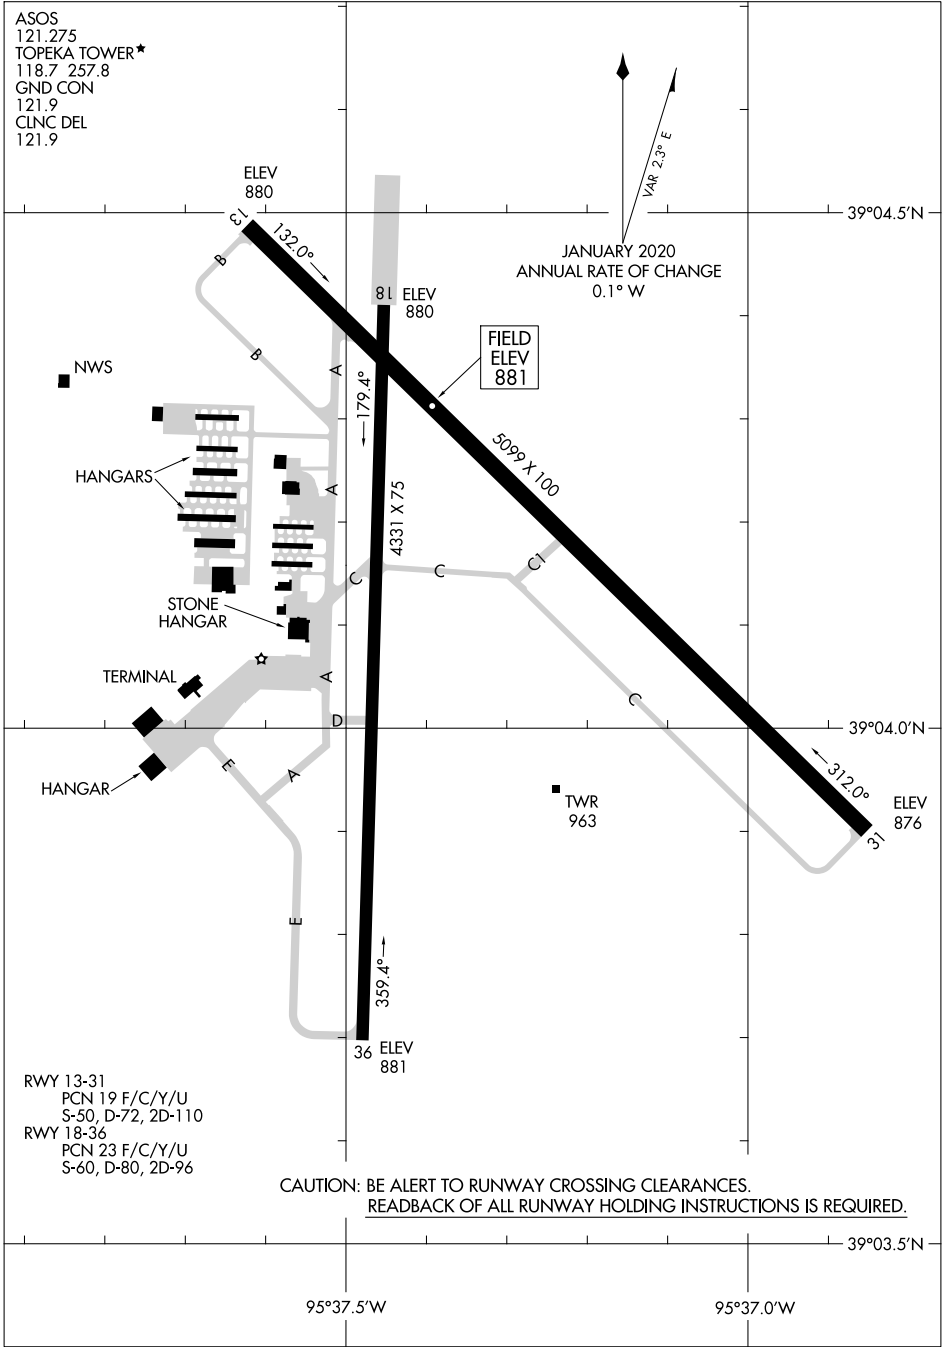

22307

AIRPORT DIAGRAM

AL-620 (FAA)

PHILIP BILLARD MUNI (TOP)
TOPEKA, KANSAS

ASOS
121.275
TOPEKA TOWER*
118.7 257.8
GND CON
121.9
CLNC DEL
121.9

NC-2, 28 NOV 2024 to 26 DEC 2024

NC-2, 28 NOV 2024 to 26 DEC 2024

CAUTION: BE ALERT TO RUNWAY CROSSING CLEARANCES.
READBACK OF ALL RUNWAY HOLDING INSTRUCTIONS IS REQUIRED.