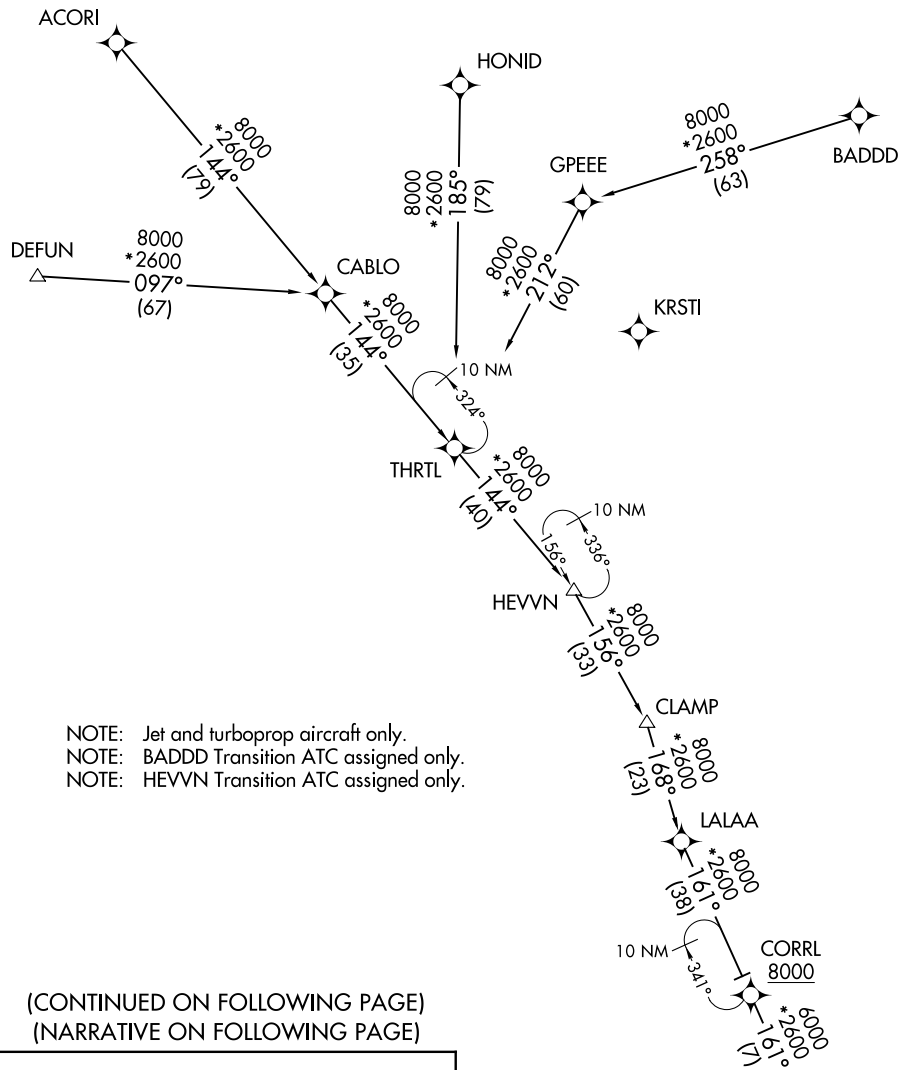

BANGZ ONE ARRIVAL (RNAV)

ST PETERSBURG-CLEARWATER, FLORIDA

RNAV 1 - DME/DME/IRU or GPS.

RADAR required.

TAMPA APP CON
118.8 239.3
PIE ATIS
134.5
SRQ ATIS
124.375

- NOTE: Jet and turboprop aircraft only.
- NOTE: BADD Transition ATC assigned only.
- NOTE: HEVVN Transition ATC assigned only.

(CONTINUED ON FOLLOWING PAGE)
(NARRATIVE ON FOLLOWING PAGE)

- ACORI TRANSITION (ACORI.BANGZ1)
- BADD TRANSITION (BADD.BANGZ1)
- DEFUN TRANSITION (DEFUN.BANGZ1)
- HEVVN TRANSITION (HEVVN.BANGZ1)
- HONID TRANSITION (HONID.BANGZ1)

NOTE: Chart not to scale.

See following page
for arrival routes.

SE-3, 28 NOV 2024 to 26 DEC 2024

SE-3, 28 NOV 2024 to 26 DEC 2024

BANGZ ONE ARRIVAL (RNAV)

ST PETERSBURG-CLEARWATER, FLORIDA