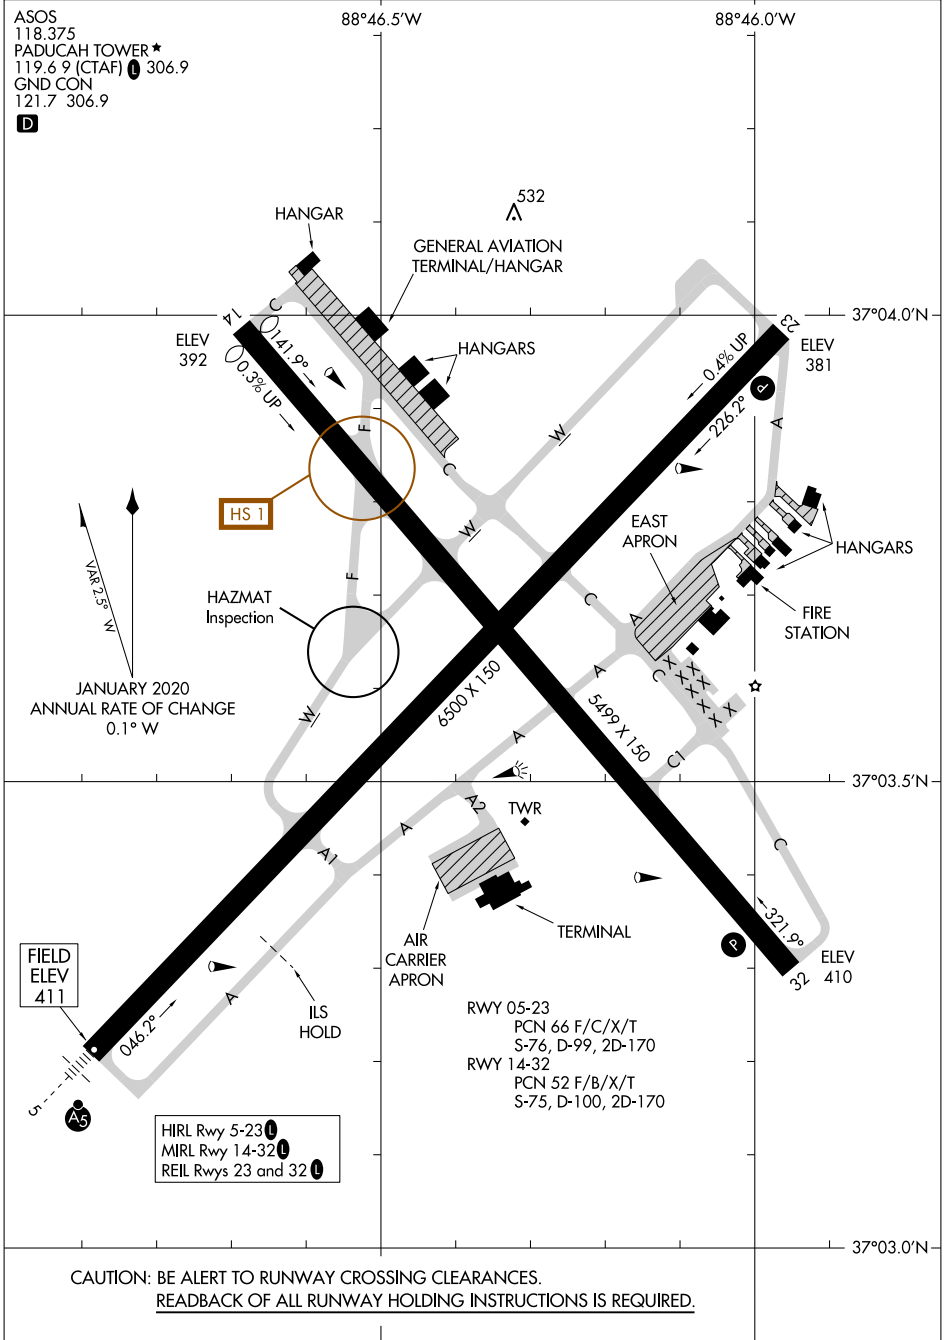

24305

AIRPORT DIAGRAM

AL-628 (FAA)

BARKLEY RGNL (P.A.H)
PADUCAH, KENTUCKY

ASOS
118.375
PADUCAH TOWER*
119.6 9 (CTAF) 306.9
GND CON
121.7 306.9
D

88°46.5'W

88°46.0'W

SE-1, 28 NOV 2024 to 26 DEC 2024

SE-1, 28 NOV 2024 to 26 DEC 2024

AIRPORT DIAGRAM

24305

PADUCAH, KENTUCKY
BARKLEY RGNL (P.A.H)