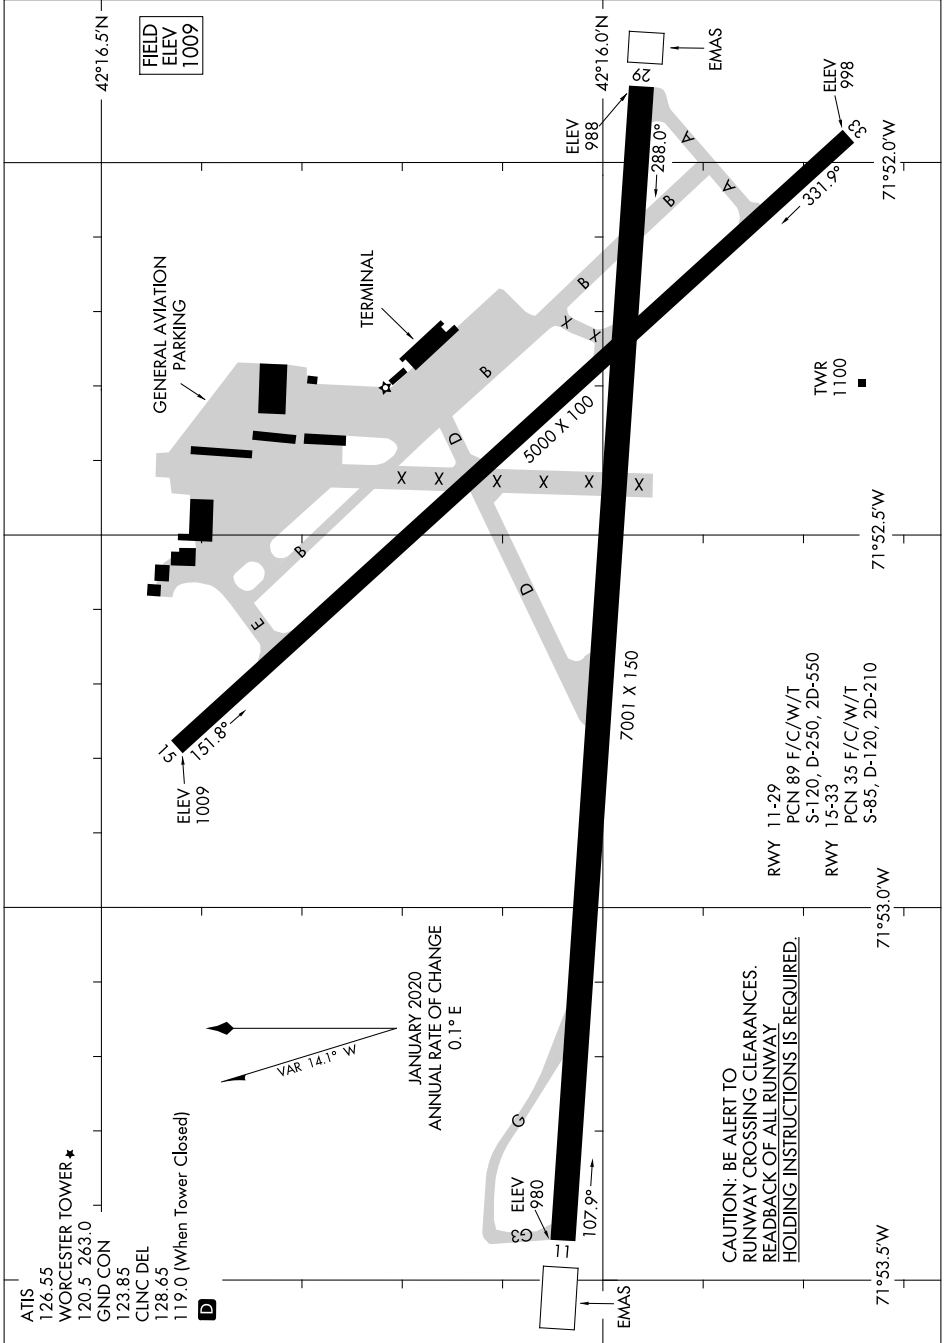

# AIRPORT DIAGRAM

AL-652 (FAA)

WORCESTER RGNL (ORH)  
WORCESTER, MASSACHUSETTS

NE-1, 28 NOV 2024 to 26 DEC 2024

NE-1, 28 NOV 2024 to 26 DEC 2024

# AIRPORT DIAGRAM

WORCESTER, MASSACHUSETTS  
WORCESTER RGNL (ORH)