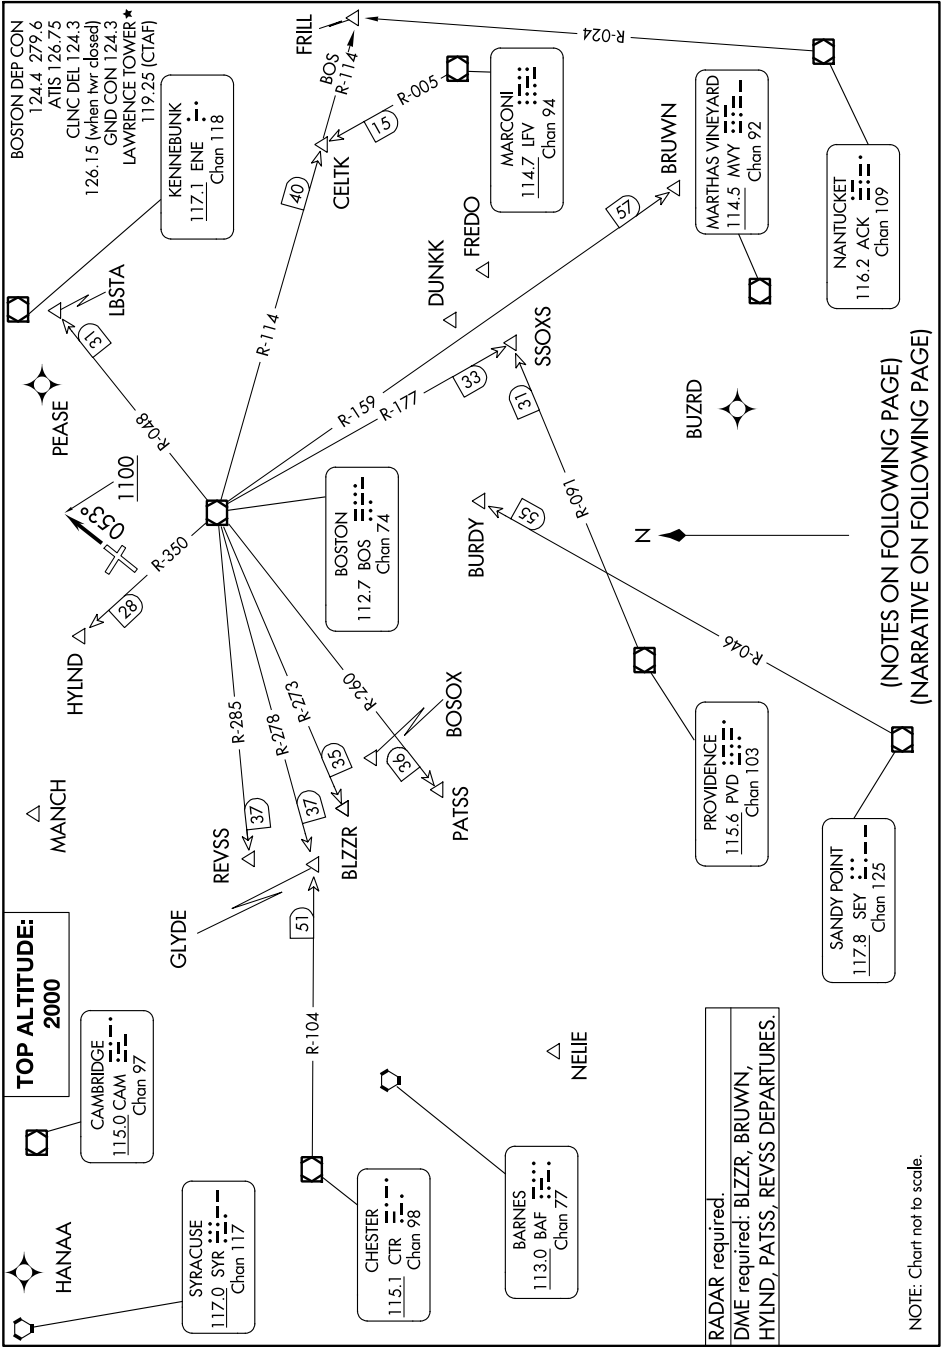

LAWRENCE TWO DEPARTURE

NE-1, 28 NOV 2024 to 26 DEC 2024

LAWRENCE TWO DEPARTURE

NE-1, 28 NOV 2024 to 26 DEC 2024

RADAR required.
DME required: BLIZZ, BRUWN, HYLND, PATSS, REVSS DEPARTURES.

**(NOTES ON FOLLOWING PAGE)
 (NARRATIVE ON FOLLOWING PAGE)**

NOTE: Chart not to scale.