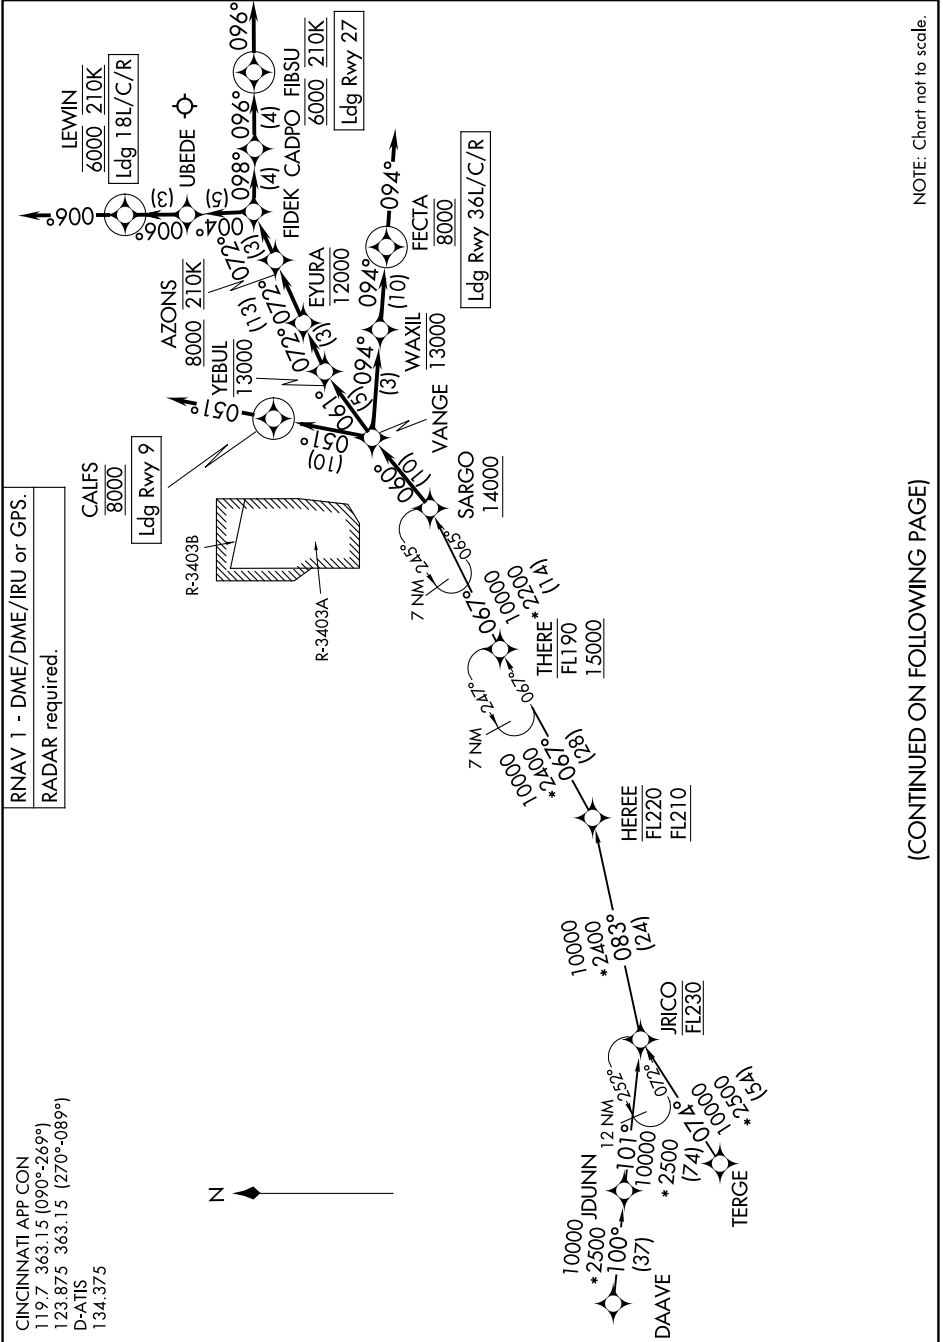

SARGO FOUR ARRIVAL (RNAV)

SE-1, 28 NOV 2024 to 26 DEC 2024

RNAV 1 - DME/DME/IRU or GPS.
RADAR required.

CINCINNATI APP CON
119.7 363.15 (090°-269°)
123.875 363.15 (270°-089°)
D-ATIS
134.375

NOTE: Chart not to scale.

(CONTINUED ON FOLLOWING PAGE)

SE-1, 28 NOV 2024 to 26 DEC 2024