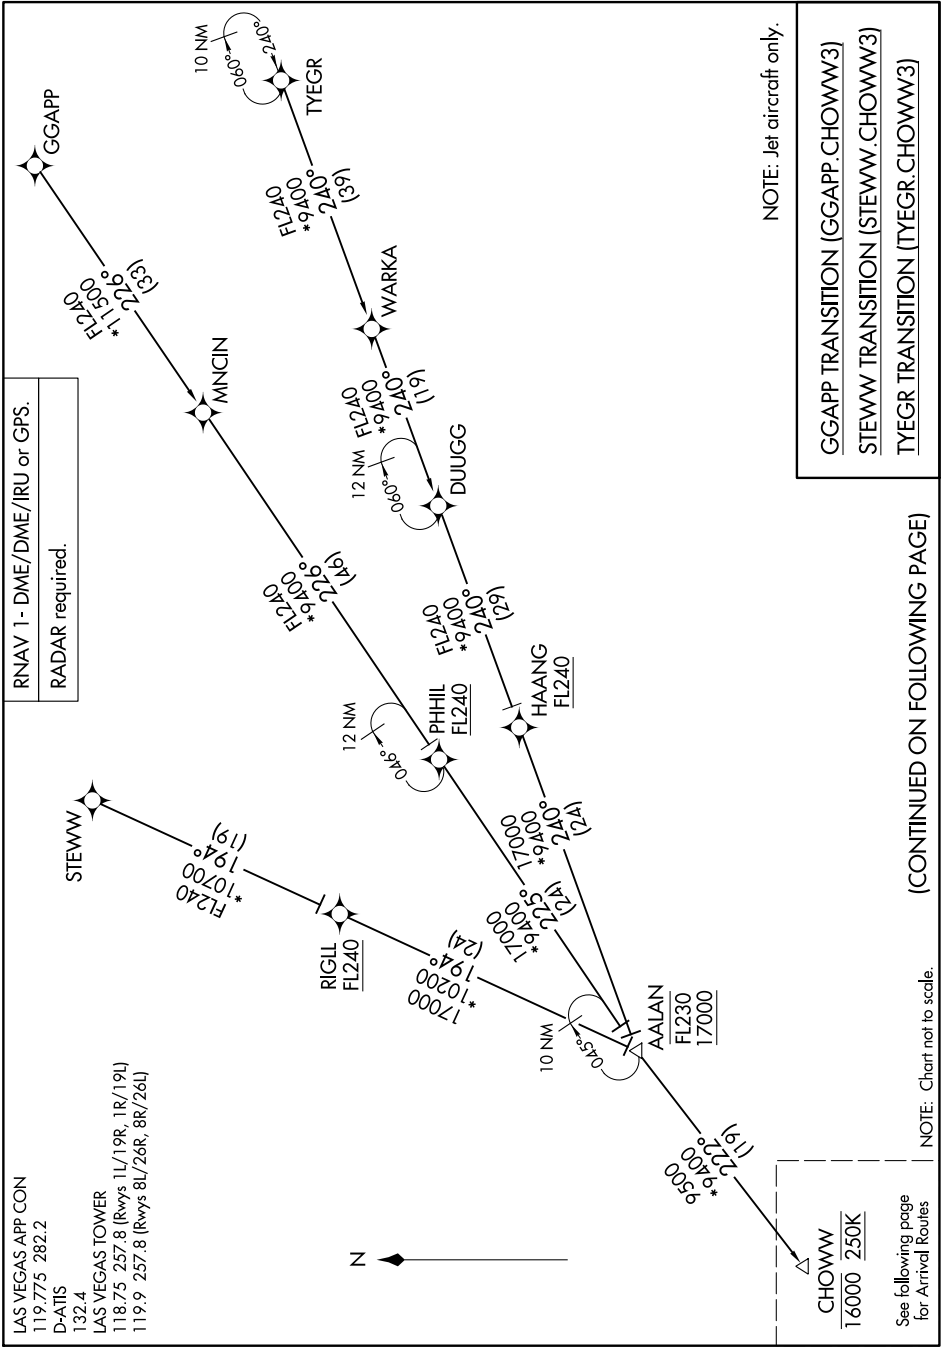

CHOWW THREE ARRIVAL (RNAV) Transition Routes

SW-4, 28 NOV 2024 to 26 DEC 2024

NOTE: Jet aircraft only.

- GGAPP TRANSITION (GGAPP.CHOWW3)
- STEWV TRANSITION (STEWV.CHOWW3)
- TIEGR TRANSITION (TIEGR.CHOWW3)

(CONTINUED ON FOLLOWING PAGE)

SW-4, 28 NOV 2024 to 26 DEC 2024

CHOWW THREE ARRIVAL (RNAV) Transition Routes

CHOWW
16000 250K

See following page
for Arrival Routes.