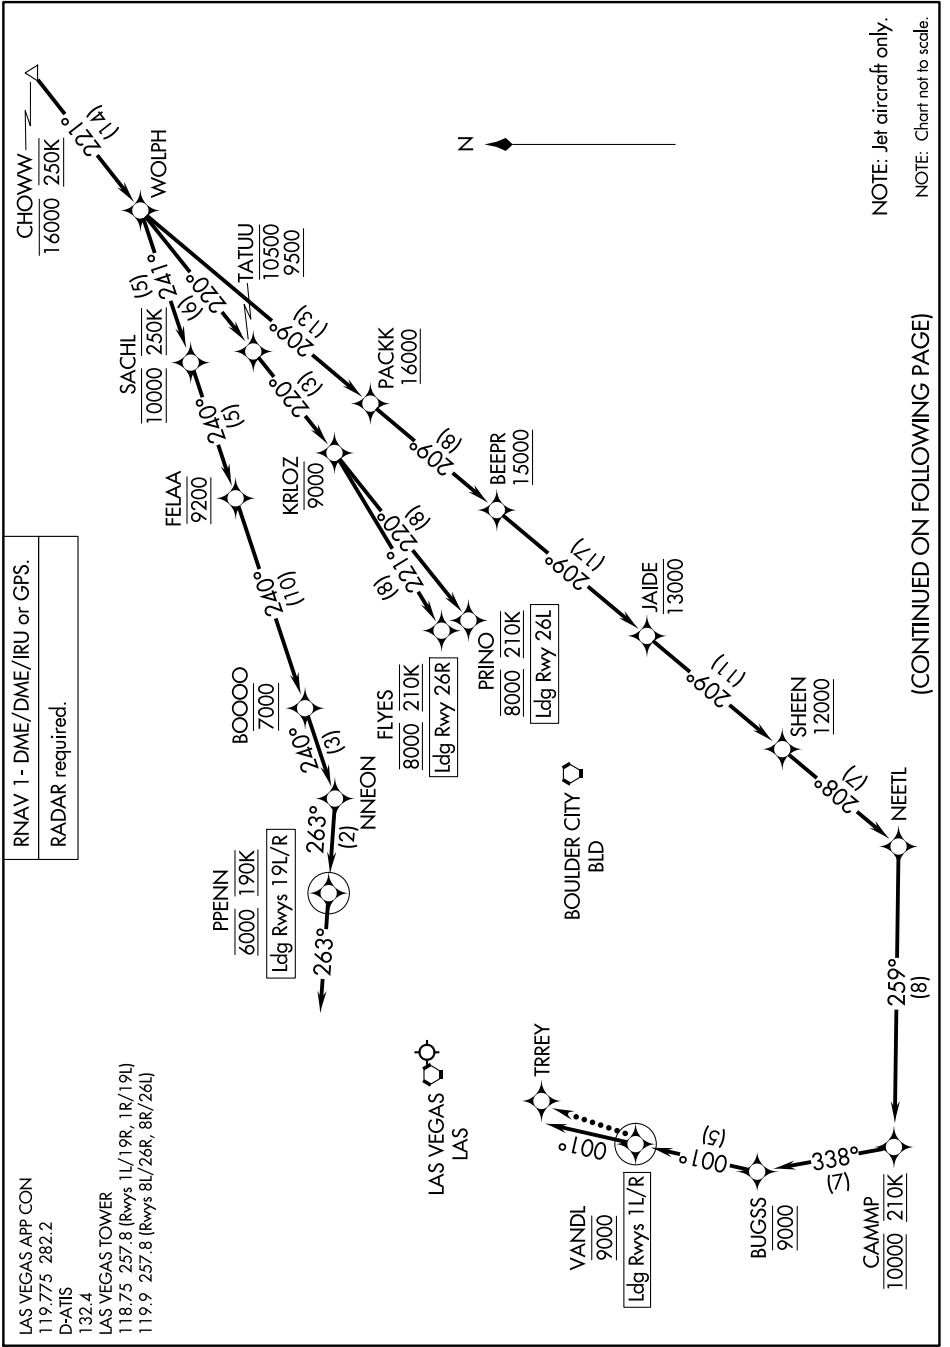

CHOWW THREE ARRIVAL (RNAV) Arrival Routes

SW-4, 28 NOV 2024 to 26 DEC 2024

RNAV 1 - DME/DME/IRU or GPS.
RADAR required.

LAS VEGAS APP CON
119.775 282.2
D-ATIS
132.4
LAS VEGAS TOWER
118.75 257.8 (Rwys 1L/19R, 1R/19L)
119.9 257.8 (Rwys 8L/26R, 8R/26L)

NOTE: Jet aircraft only.
NOTE: Chart not to scale.

(CONTINUED ON FOLLOWING PAGE)

SW-4, 28 NOV 2024 to 26 DEC 2024

CHOWW THREE ARRIVAL (RNAV) Arrival Routes