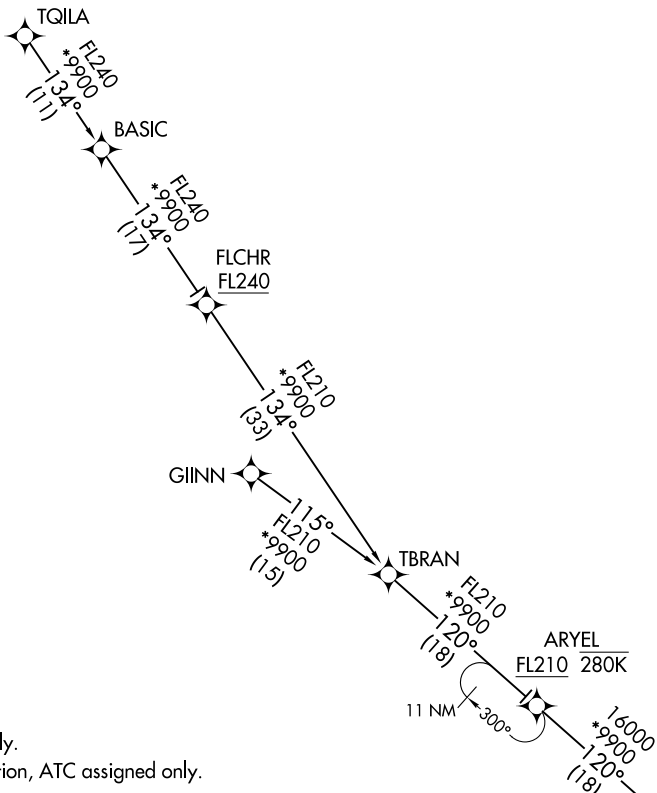

COKTL FOUR ARRIVAL (RNAV) Transition Routes

RNAV 1 - DME/DME/IRU or GPS.

RADAR required.

LAS VEGAS APP CON

125.025 379.15

D-ATIS

132.4

LAS VEGAS TOWER

118.75 257.8 (Rwys 1L/19R, 1R/19L)

119.9 257.8 (Rwys 8L/26R, 8R/26L)

NOTE: Jet aircraft only.

NOTE: GIINN Transition, ATC assigned only.

(CONTINUED ON FOLLOWING PAGE)

FLCHR TRANSITION (FLCHR.COKTL4)

GIINN TRANSITION (GIINN.COKTL4)

TQILA TRANSITION (TQILA.COKTL4)

NOTE: Chart not to scale.

See following page for Arrival Routes

SW-4, 28 NOV 2024 to 26 DEC 2024

SW-4, 28 NOV 2024 to 26 DEC 2024