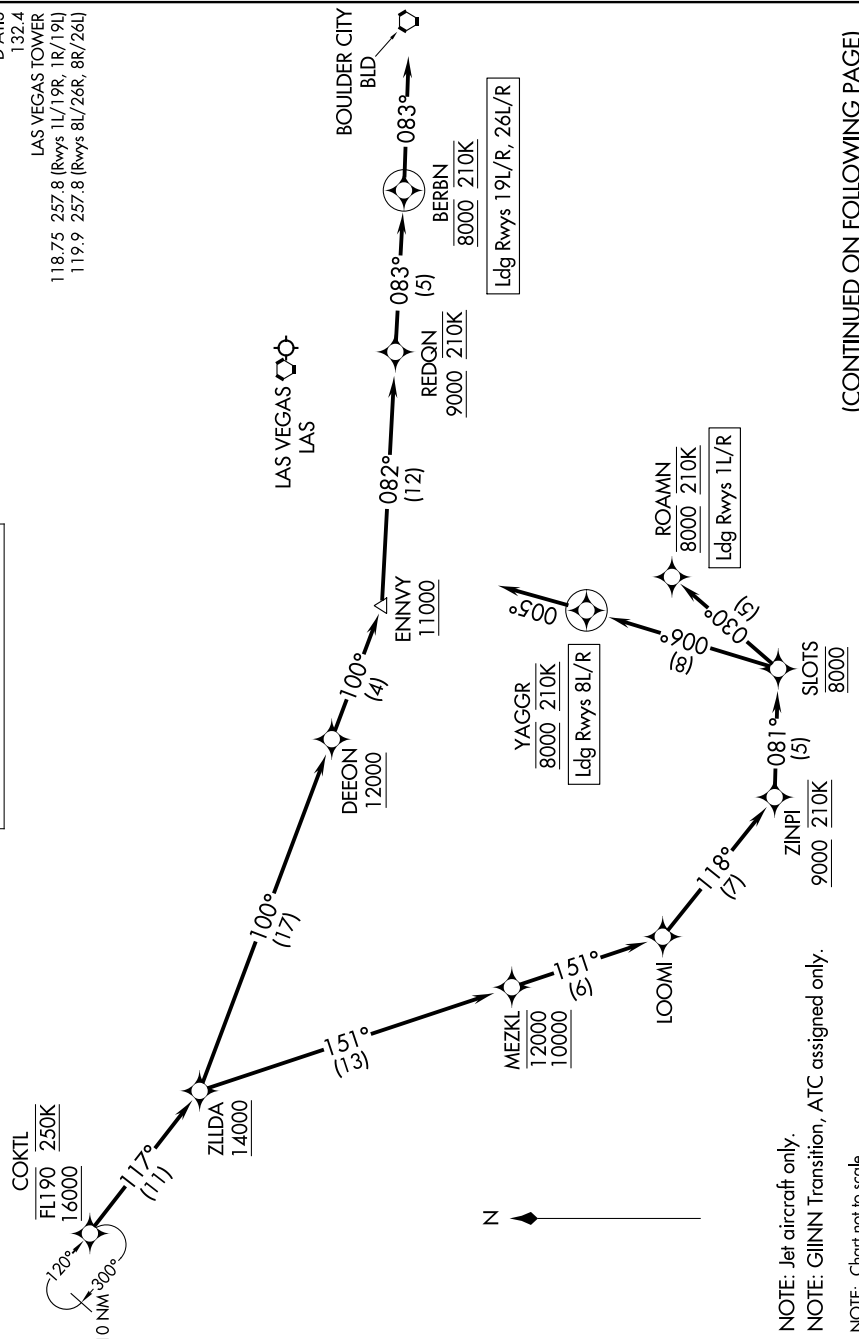

COKTL FOUR ARRIVAL (RNAV) Arrival Routes

LAS VEGAS APP CON
125.025 379.15
D-ATIS
132.4
LAS VEGAS TOWER
118.75 257.8 (Rwys 1L/19R, 1R/19L)
119.9 257.8 (Rwys 8L/26R, 8R/26L)

SW-4, 28 NOV 2024 to 26 DEC 2024

RNAV 1 - DME/DME/IRU or GPS.
RADAR required.

(CONTINUED ON FOLLOWING PAGE)

NOTE: Jet aircraft only.
NOTE: GINN Transition, ATC assigned only.
NOTE: Chart not to scale.

SW-4, 28 NOV 2024 to 26 DEC 2024