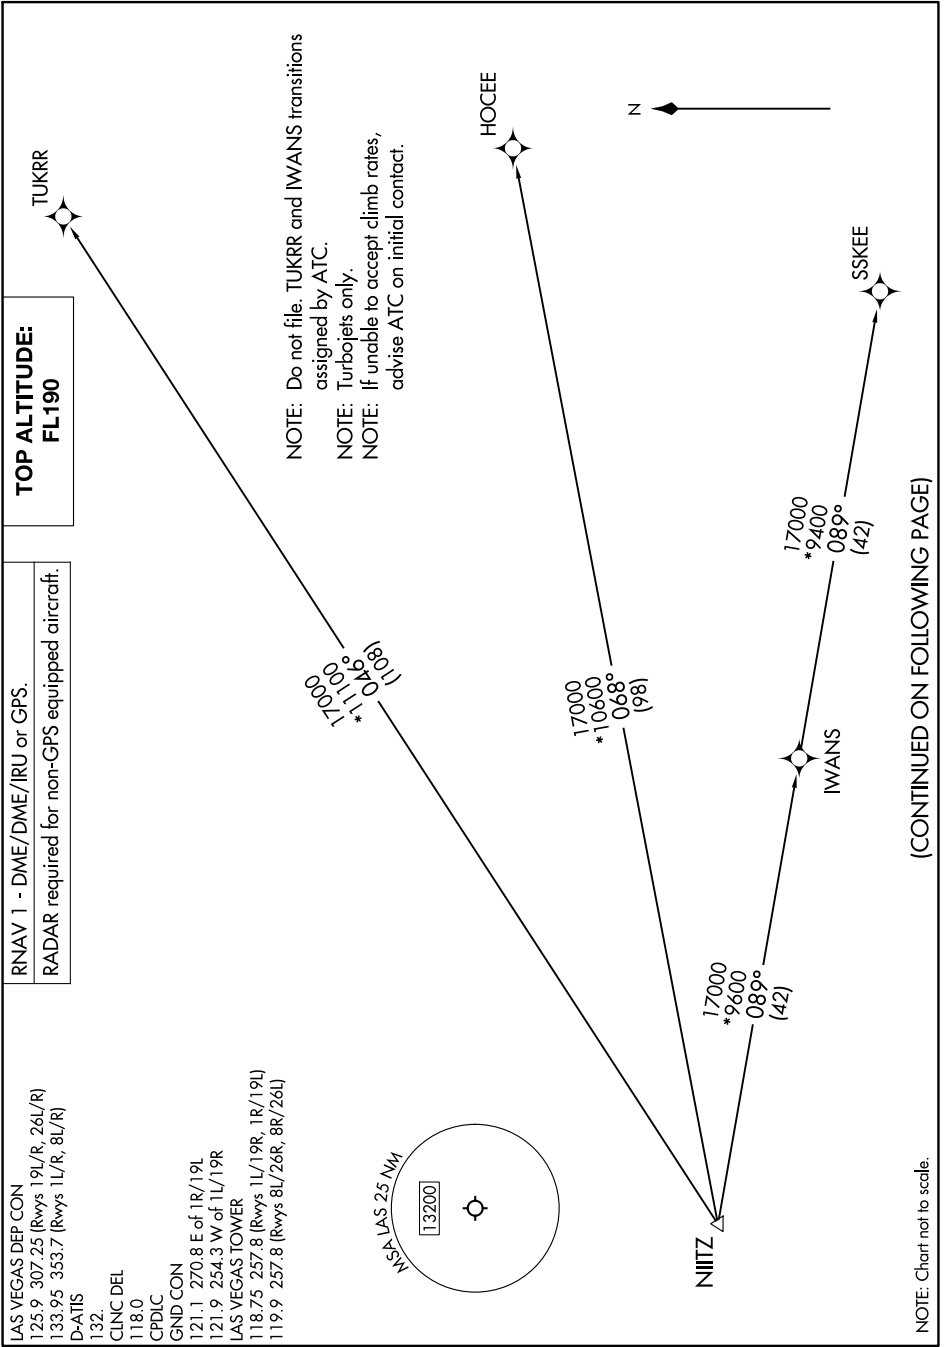

# N1ITZ FOUR DEPARTURE (RNAV) Transition Routes

SW-4, 28 NOV 2024 to 26 DEC 2024

(CONTINUED ON FOLLOWING PAGE)

SW-4, 28 NOV 2024 to 26 DEC 2024

NOTE: Chart not to scale.

# N1ITZ FOUR DEPARTURE (RNAV) Transition Routes