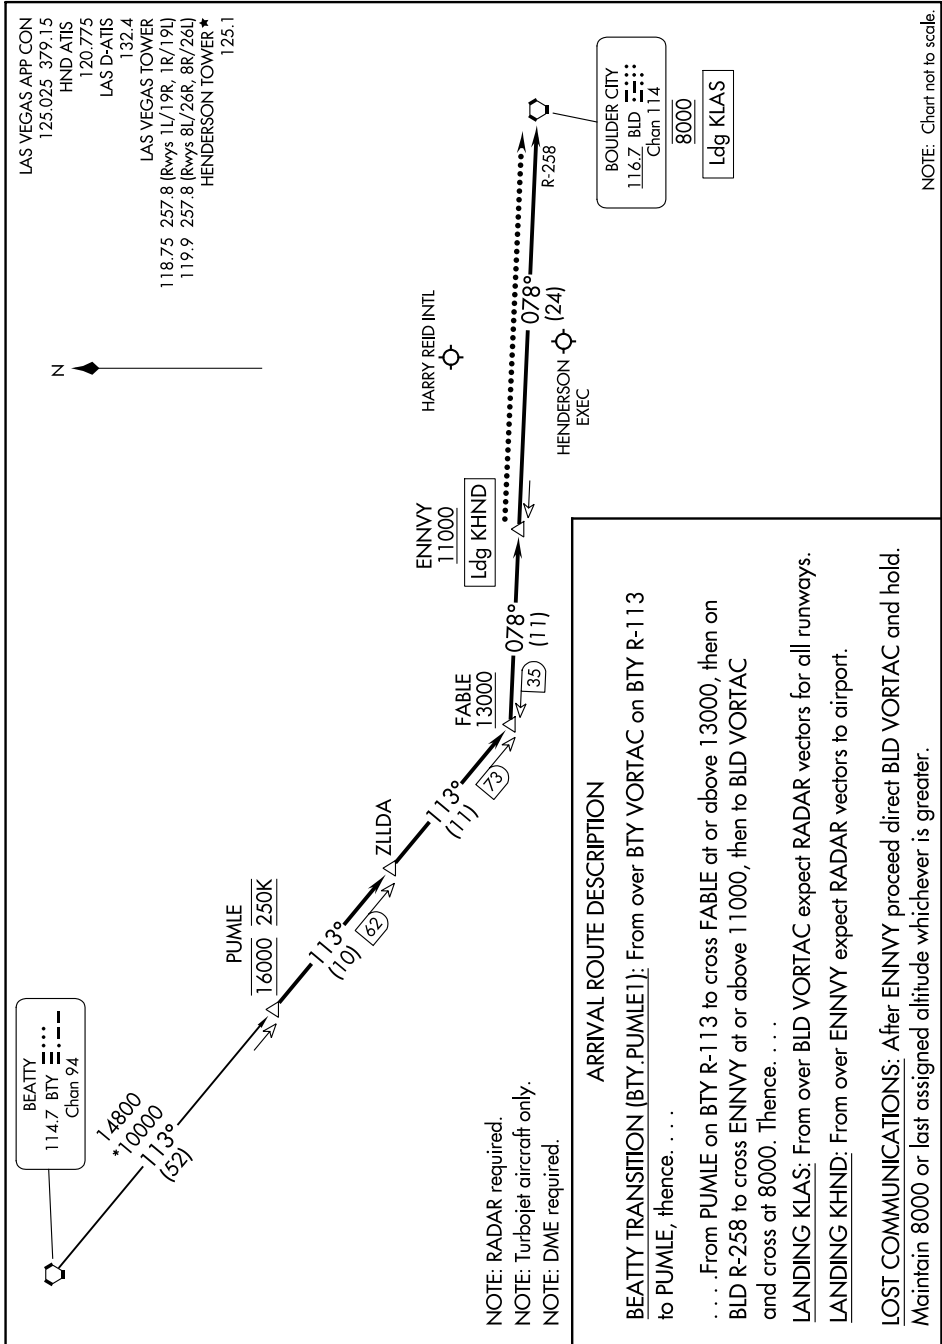

# PUMLE ONE ARRIVAL

SW-4, 28 NOV 2024 to 26 DEC 2024

NOTE: Chart not to scale.

SW-4, 28 NOV 2024 to 26 DEC 2024

# PUMLE ONE ARRIVAL