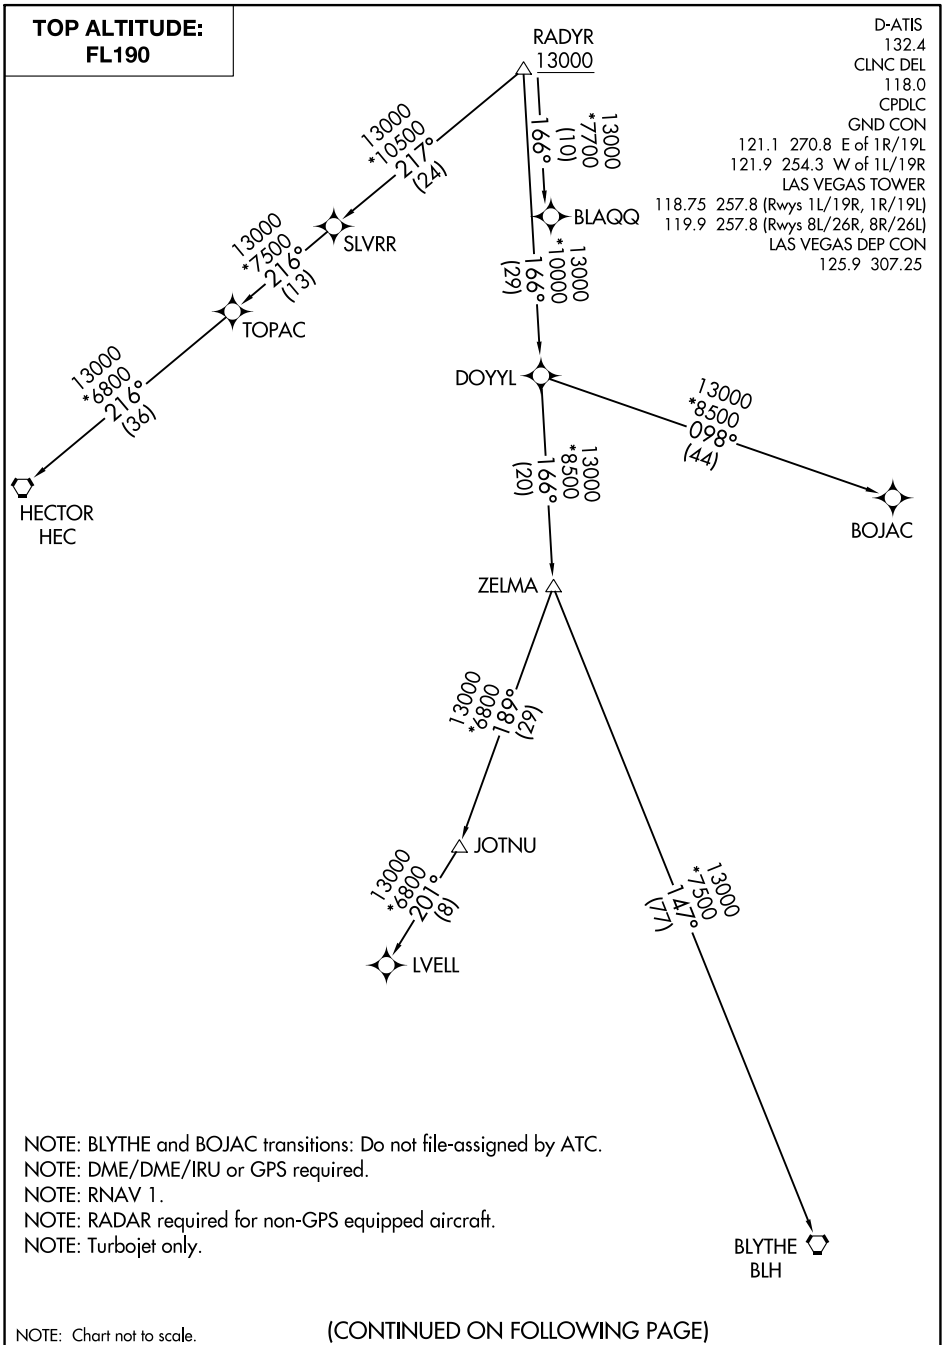

RADYR TWO DEPARTURE (RNAV) Transition Routes

SW-4, 28 NOV 2024 to 26 DEC 2024

SW-4, 28 NOV 2024 to 26 DEC 2024

NOTE: BLYTHE and BOJAC transitions: Do not file-assigned by ATC.  
 NOTE: DME/DME/IRU or GPS required.  
 NOTE: RNAV 1.  
 NOTE: RADAR required for non-GPS equipped aircraft.  
 NOTE: Turbojet only.

NOTE: Chart not to scale.

(CONTINUED ON FOLLOWING PAGE)

RADYR TWO DEPARTURE (RNAV) Transition Routes