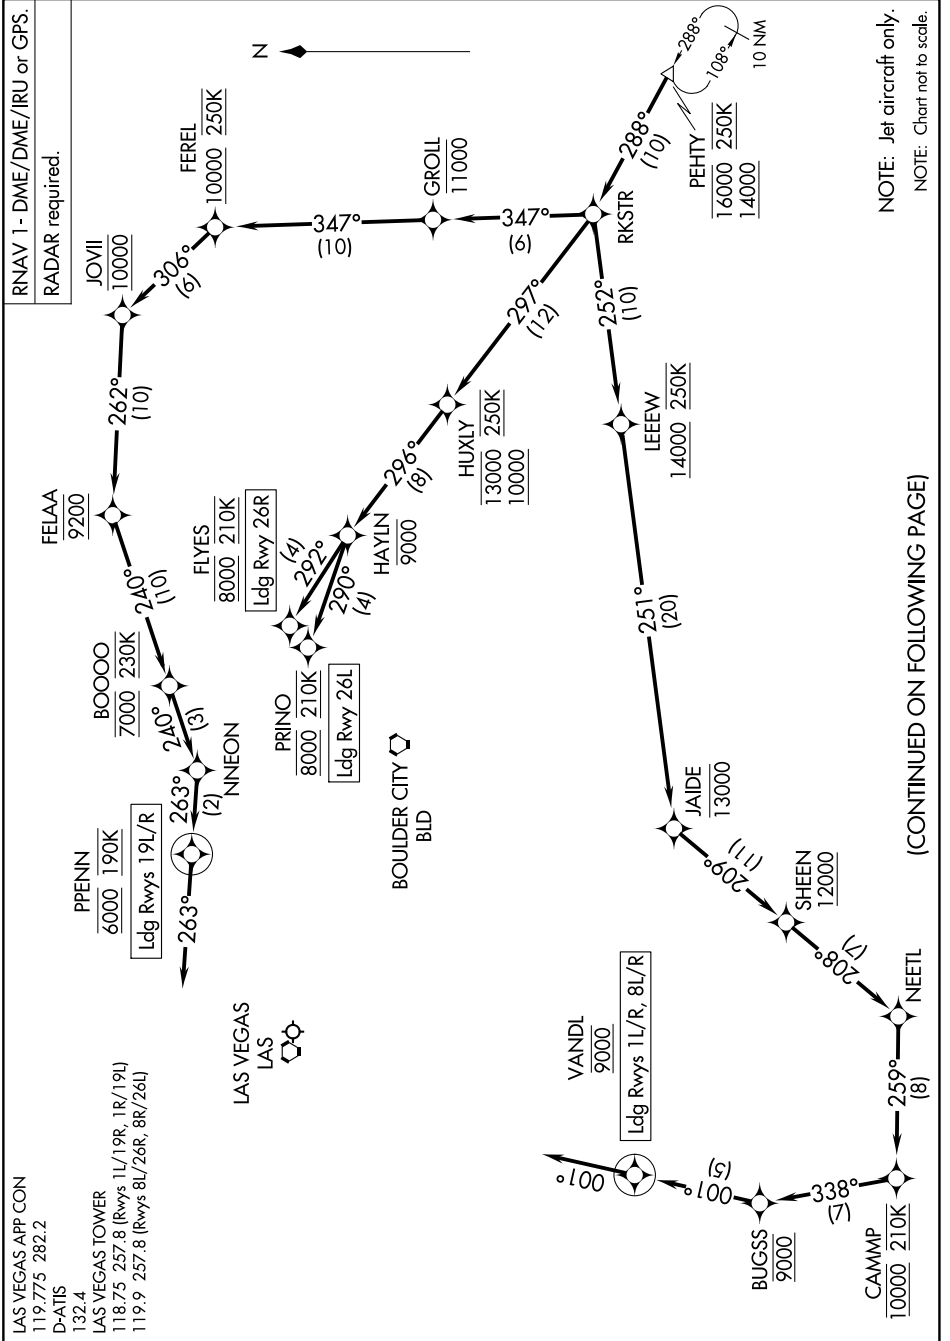

(PEHTY.RKSTR4) 24305

AL-662 (FAA)

HARRY REID INTL (LAS)
LAS VEGAS, NEVADA

RKSTR FOUR ARRIVAL (RNAV) Arrival Routes

SW-4, 28 NOV 2024 to 26 DEC 2024

NOTE: Jet aircraft only.
NOTE: Chart not to scale.

(CONTINUED ON FOLLOWING PAGE)

SW-4, 28 NOV 2024 to 26 DEC 2024

RKSTR FOUR ARRIVAL (RNAV) Arrival Routes

(PEHTY.RKSTR4) 31OCT24

LAS VEGAS, NEVADA
HARRY REID INTL (LAS)