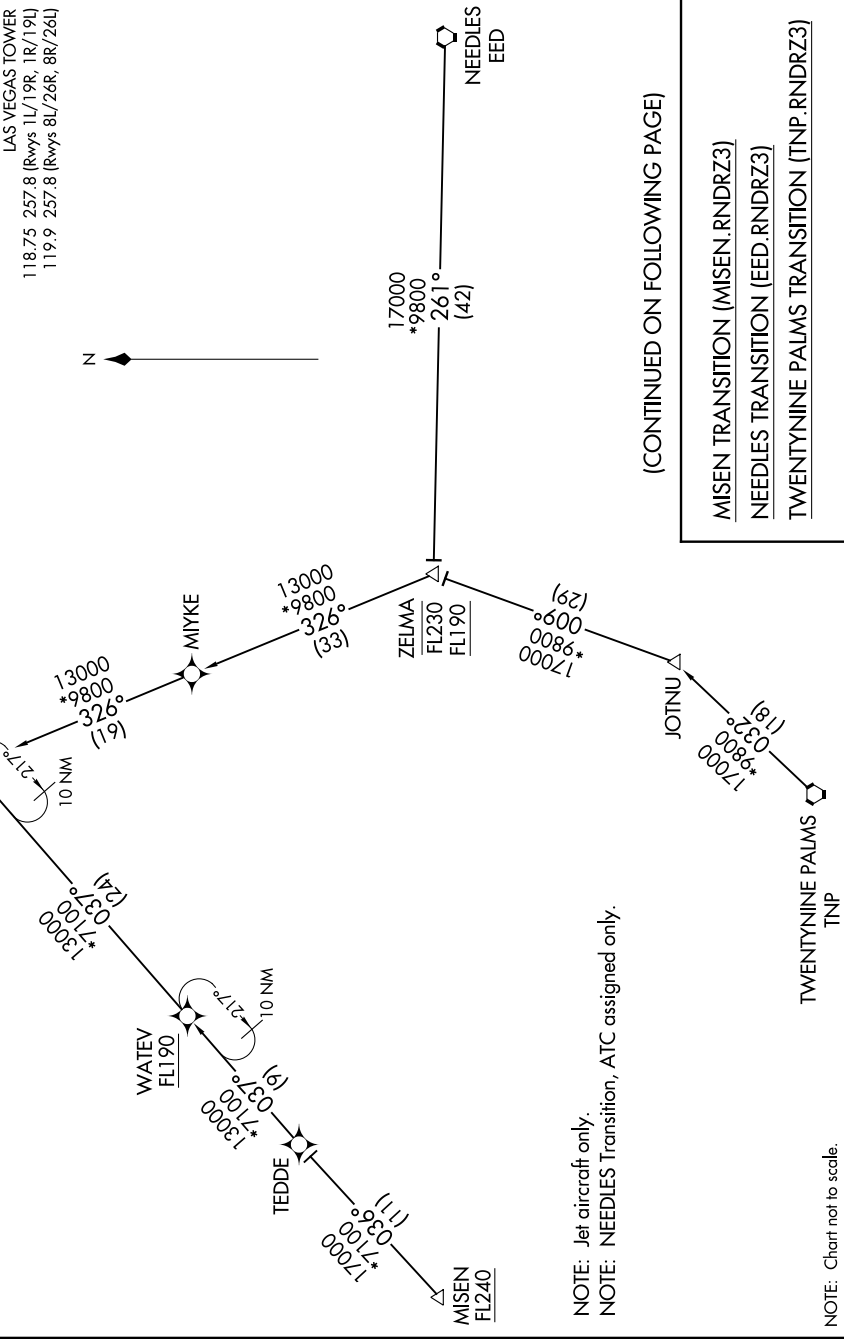

# RNDRZ THREE ARRIVAL (RNAV) Transition Routes

SW-4, 28 NOV 2024 to 26 DEC 2024

RNAV 1 - DME/DME/IRU or GPS.  
RADAR required.

LAS VEGAS APP CON  
125.025 379.15  
D-ATIS  
132.4  
LAS VEGAS TOWER  
118.75 257.8 (Rwys 1L/19R, 1R/19L)  
119.9 257.8 (Rwys 8L/26R, 8R/26L)

See following page  
for Arrival Routes

RNDRZ  
16000 250K  
13000

(CONTINUED ON FOLLOWING PAGE)

MISEN TRANSITION (MISEN.RNDRZ3)  
NEEDLES TRANSITION (EED.RNDRZ3)  
TWENTYNINE PALMS TRANSITION (TNP.RNDRZ3)

NOTE: Jet aircraft only.  
NOTE: NEEDLES Transition, ATC assigned only.

NOTE: Chart not to scale.

SW-4, 28 NOV 2024 to 26 DEC 2024

# RNDRZ THREE ARRIVAL (RNAV) Transition Routes