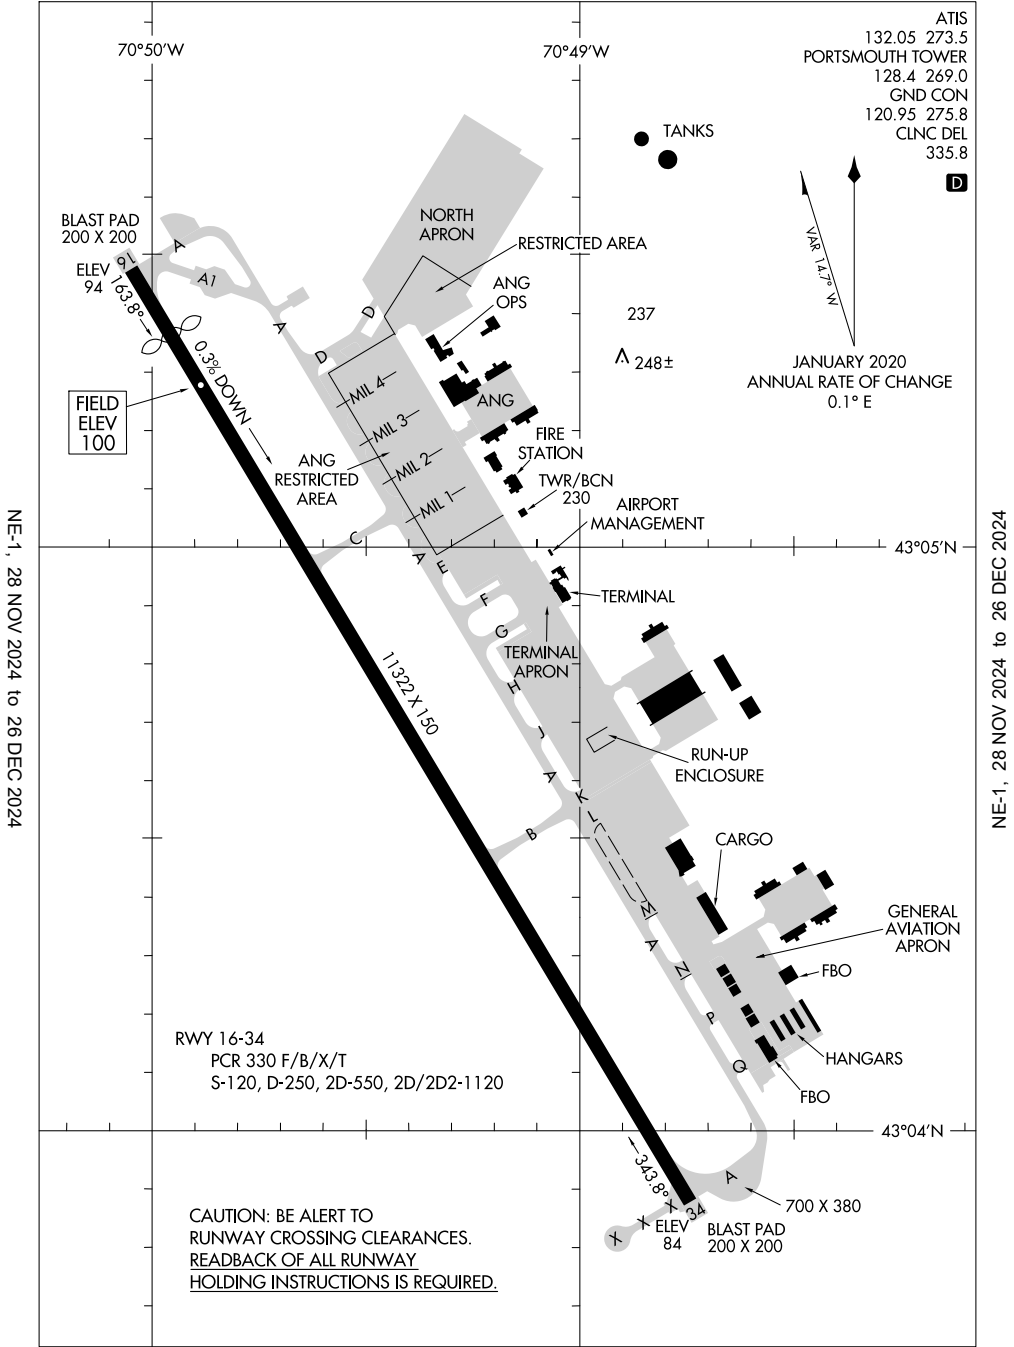

AIRPORT DIAGRAM

AL-678 (FAA)

PORTSMOUTH INTL AT PEASE (PSM)
PORTSMOUTH, NEW HAMPSHIRE

ATIS 132.05 273.5
 PORTSMOUTH TOWER 128.4 269.0
 GND CON 120.95 275.8
 CLNC DEL 335.8

JANUARY 2020
 ANNUAL RATE OF CHANGE
 0.1° E

NE-1, 28 NOV 2024 to 26 DEC 2024

NE-1, 28 NOV 2024 to 26 DEC 2024

AIRPORT DIAGRAM

PORTSMOUTH, NEW HAMPSHIRE
PORTSMOUTH INTL AT PEASE (PSM)