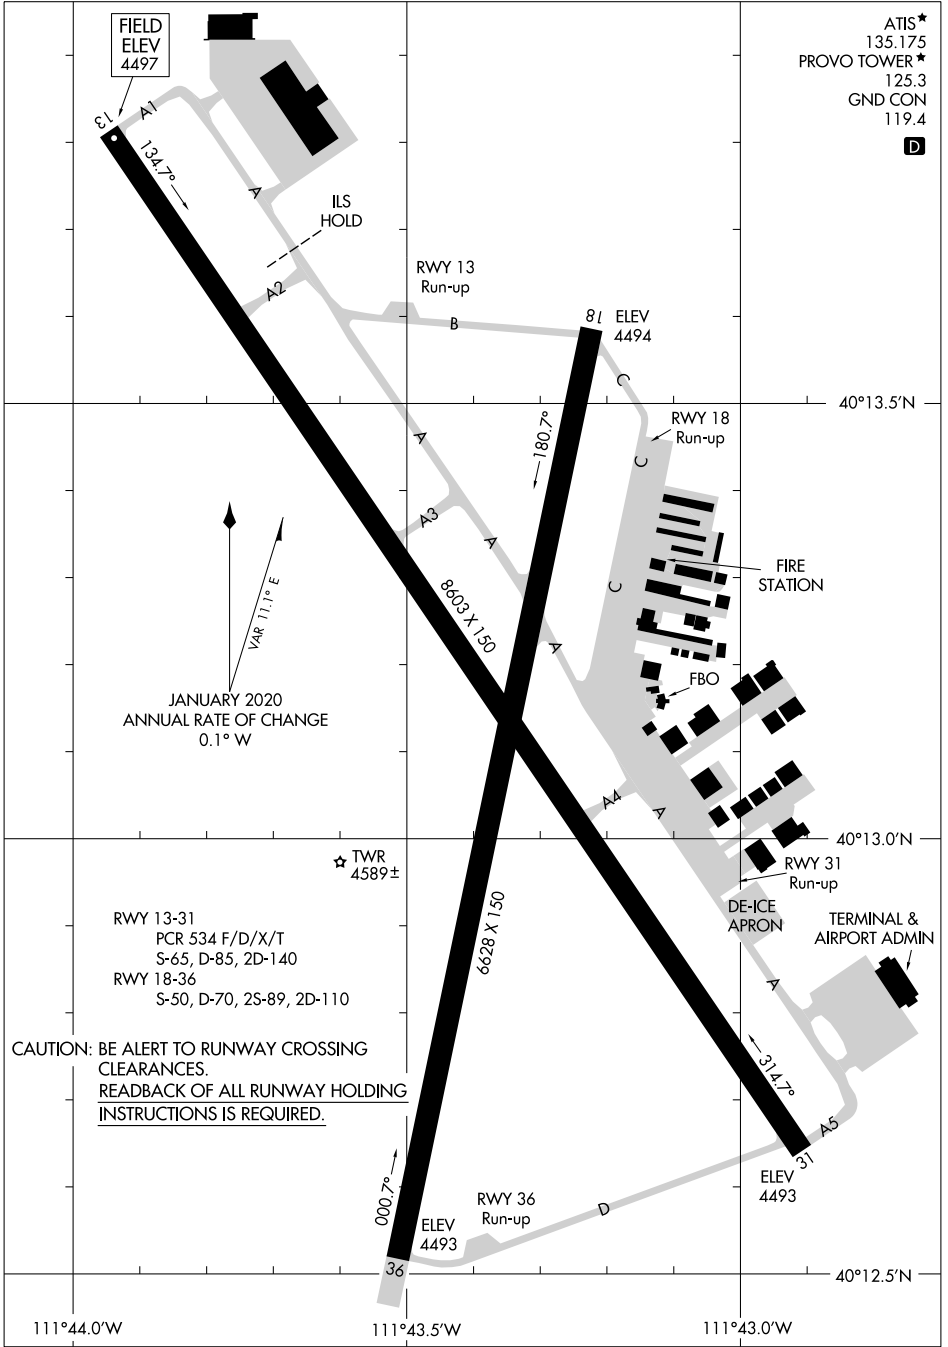

# AIRPORT DIAGRAM

AL-683 (FAA)

PROVO MUNI (PVTU)  
PROVO, UTAH

ATIS \*  
 135.175  
 PROVO TOWER \*  
 125.3  
 GND CON  
 119.4  
D

SW-4, 28 NOV 2024 to 26 DEC 2024

SW-4, 28 NOV 2024 to 26 DEC 2024

**CAUTION: BE ALERT TO RUNWAY CROSSING CLEARANCES.**  
**READBACK OF ALL RUNWAY HOLDING INSTRUCTIONS IS REQUIRED.**

# AIRPORT DIAGRAM

PROVO, UTAH  
PROVO MUNI (PVTU)