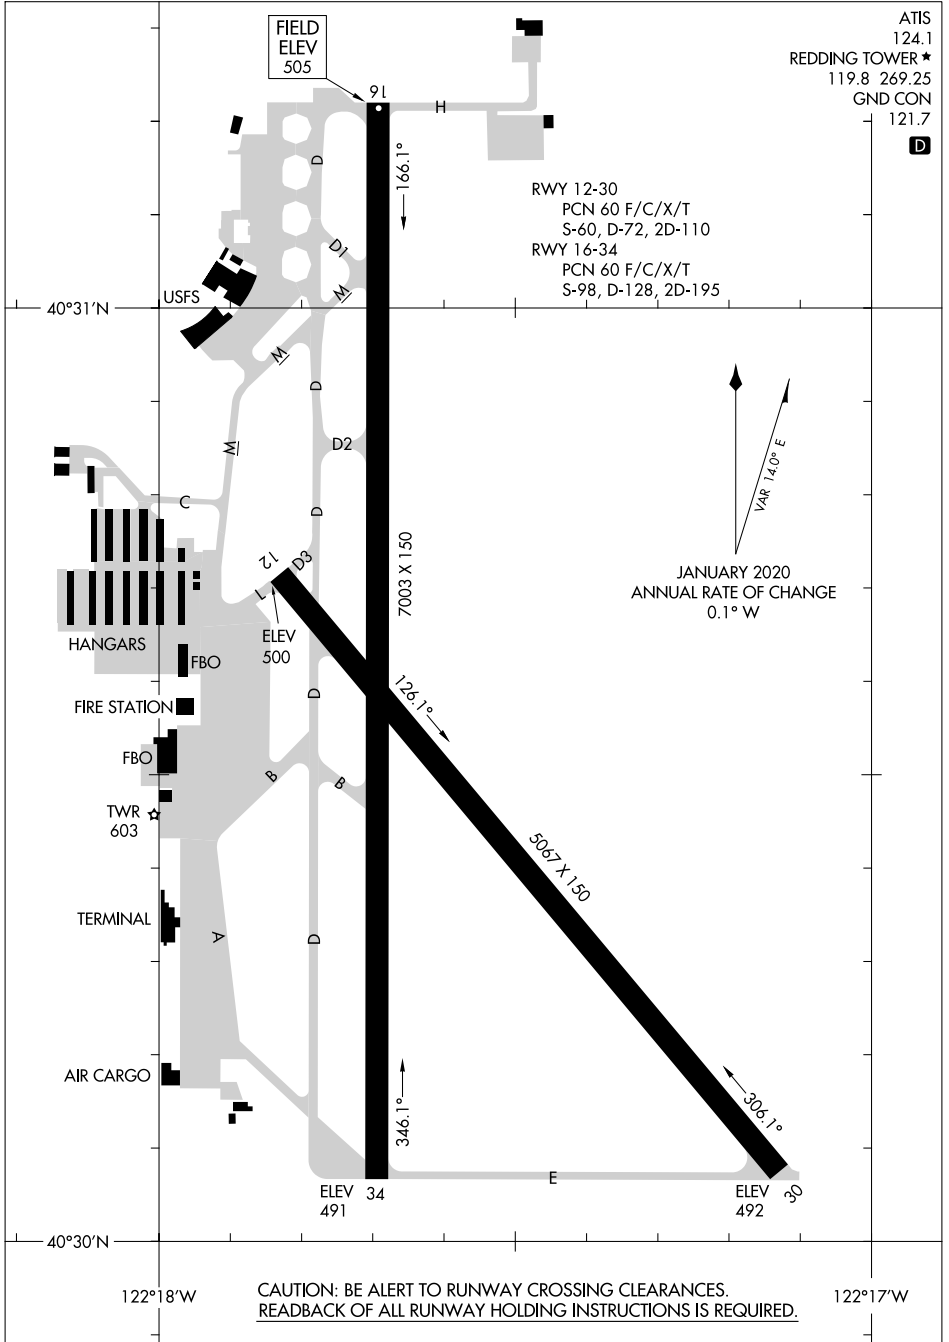

24305

# AIRPORT DIAGRAM

AL-688 (FAA)

REDDING RGNL (R.DD)  
REDDING, CALIFORNIA

ATIS 124.1  
 REDDING TOWER ★ 119.8 269.25  
 GND CON 121.7  
D

CAUTION: BE ALERT TO RUNWAY CROSSING CLEARANCES.  
 READBACK OF ALL RUNWAY HOLDING INSTRUCTIONS IS REQUIRED.

SW-2, 28 NOV 2024 to 26 DEC 2024

SW-2, 28 NOV 2024 to 26 DEC 2024