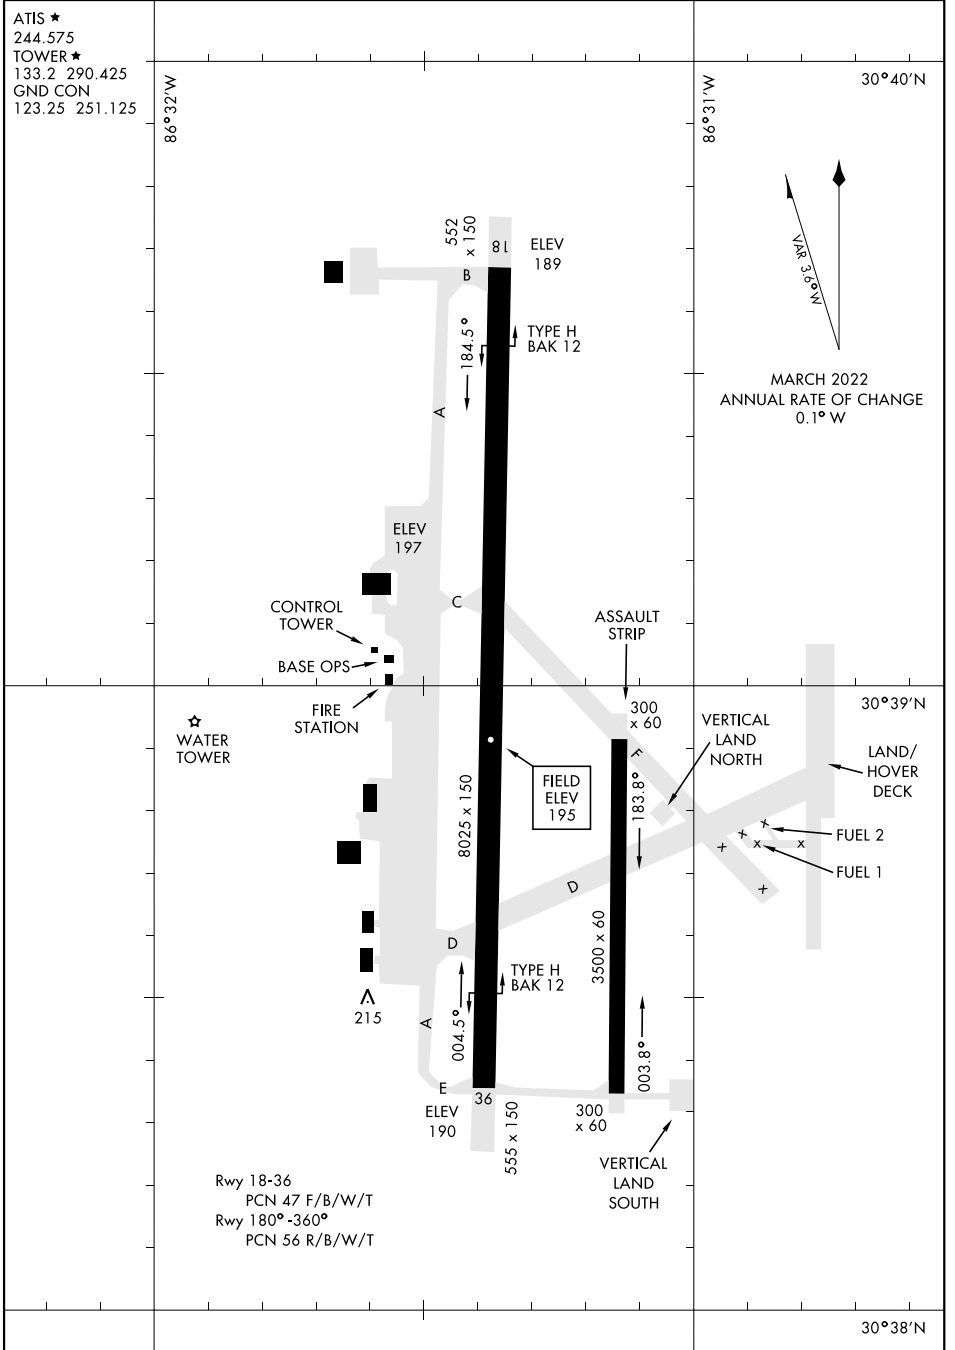

AIRPORT DIAGRAM

AL-699 [USAF]

DUKE FLD (EGLIN AF AUX NR3) (KEGI)

VALPARAISO, FLORIDA

ATIS ★
 244.575
 TOWER ★
 133.2 290.425
 GND CON
 123.25 251.125

86°32'W

86°31'W

30°40'N

MARCH 2022
 ANNUAL RATE OF CHANGE
 0.1° W

SE-3, 28 NOV 2024 to 26 DEC 2024

SE-3, 28 NOV 2024 to 26 DEC 2024

30°39'N

30°38'N

AIRPORT DIAGRAM

VALPARAISO, FLORIDA

DUKE FLD (EGLIN AF AUX NR3) (KEGI)