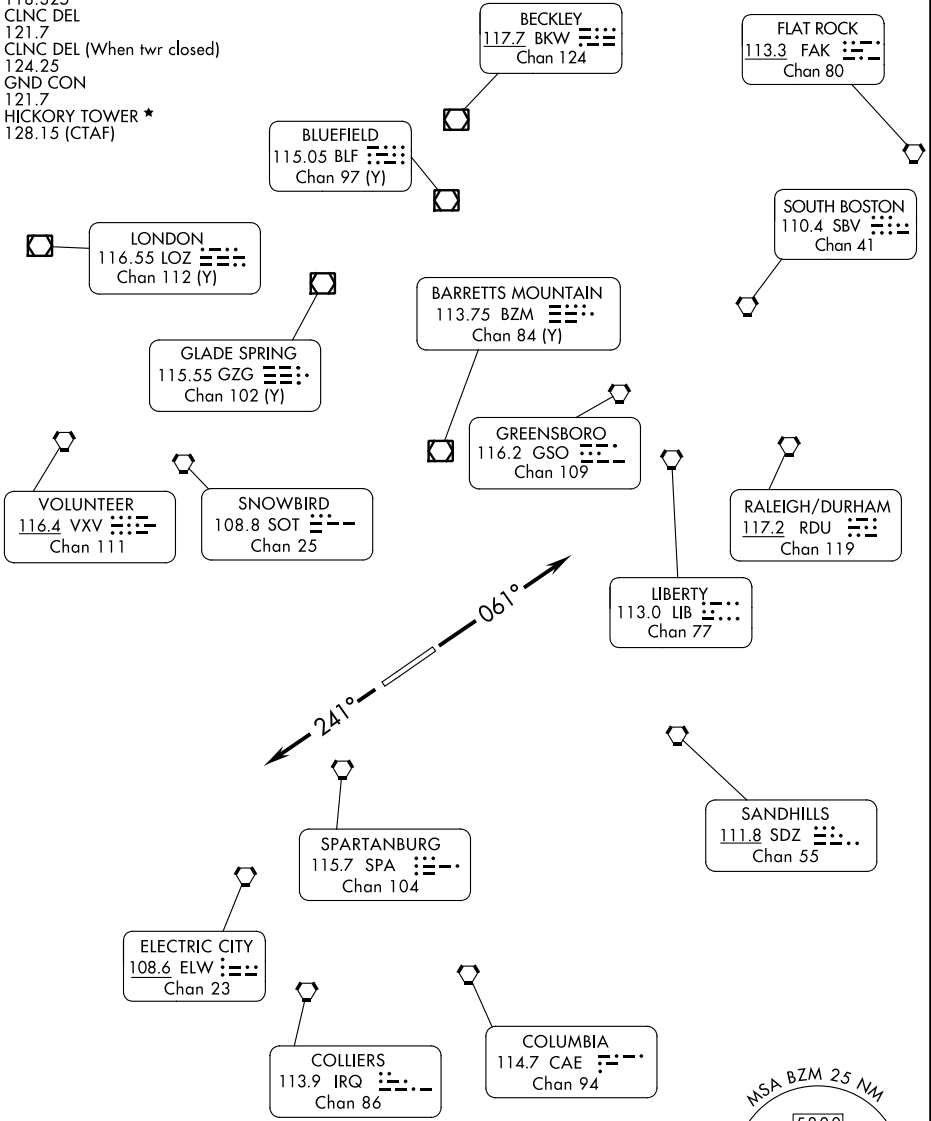

(HKY4.HKY) 24249

AL-706 (FAA)

HICKORY FOUR DEPARTURE (OBSTACLE)

HICKORY RGNL (HKY)
HICKORY, NORTH CAROLINA

ATLANTA CENTER
125.15 263.0
ASOS
118.325
CLNC DEL
121.7
CLNC DEL (When twr closed)
124.25
GND CON
121.7
HICKORY TOWER ★
128.15 (CTAF)

RADAR required.

SE-2, 28 NOV 2024 to 26 DEC 2024

SE-2, 28 NOV 2024 to 26 DEC 2024

TAKEOFF MINIMUMS

Rwys 6, 24: Standard with minimum climb of 340'/NM to 4000.

NOTE: Chart not to scale.

(CONTINUED ON FOLLOWING PAGE)

HICKORY FOUR DEPARTURE (OBSTACLE)

HICKORY, NORTH CAROLINA
HICKORY RGNL (HKY)

(HKY4.HKY) 05SEP24