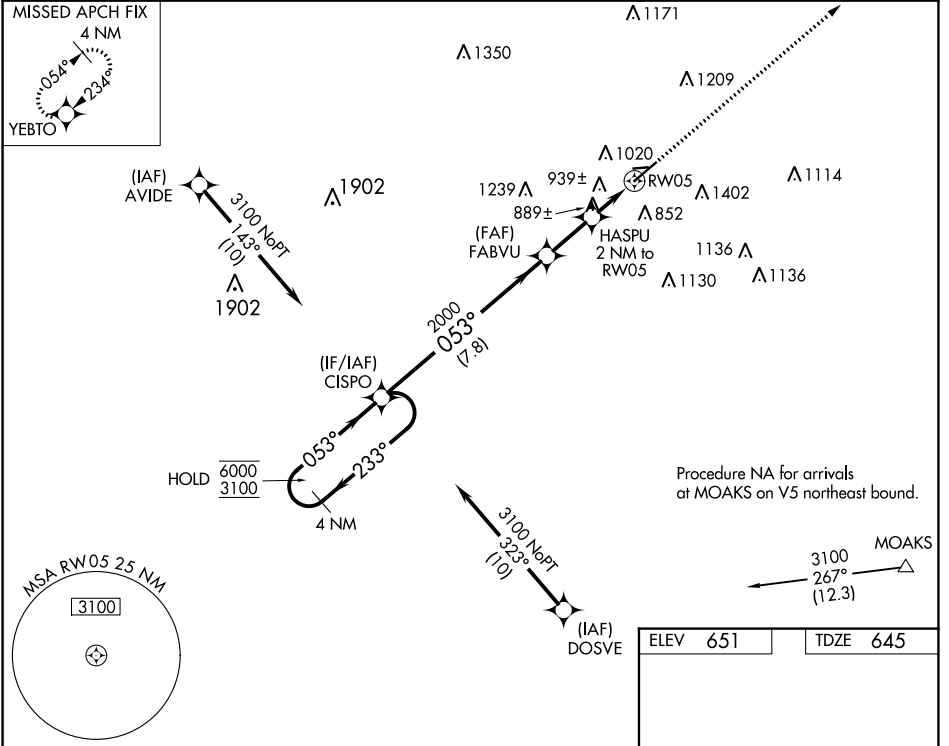

WAAS CH 45829 W05A	APP CRS 053°	Rwy Idg TDZE Apt Elev	6100 645 651
--	------------------------	-----------------------------	---

RNAV (GPS) RWY 5

MIDDLETOWN RGNL/HOOK FLD (MWO)

RNP APCH.		MISSED APPROACH: Climb to 3100 direct YEBTO and hold.
<p>▼ Circling NA to Rws 8 and 26. Rwy 5 Helicopter visibility reduction below 1 SM NA. Straight-in Rwy 5 NA at night, Circling Rwy 5 NA at night.</p>		
AWOS-3PT 120.025	COLUMBUS APP CON 118.85 269.275	UNICOM 123.0 (CTAF) 0

EC-2, 28 NOV 2024 to 26 DEC 2024

EC-2, 28 NOV 2024 to 26 DEC 2024

ELEV	651	TDZE	645
------	-----	------	-----

CATEGORY	A	B	C	D
LP MDA	1140-1	495 (500-1)	1140-1 $\frac{3}{8}$	495 (500-1 $\frac{3}{8}$)
LNVA MDA	1200-1	555 (600-1)	1200-1 $\frac{5}{8}$	555 (600-1 $\frac{5}{8}$)
CIRCLING	1380-1	729 (800-1)	1720-3 1069 (1100-3)	1840-3 1189 (1200-3)