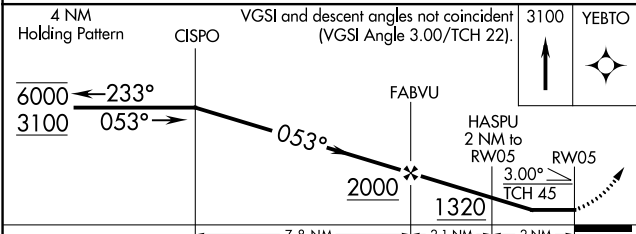

WAAS CH 45829 W05A	APP CRS 053°	Rwy Idg TDZE Apt Elev	6100 645 651
--	------------------------	-----------------------------	---

RNAV (GPS) RWY 5

MIDDLETOWN RGNL/HOOK FLD (MWO)

RNP APCH.		MISSED APPROACH: Climb to 3100 direct YEBTO and hold.
<p>▼ Circling NA to Rws 8 and 26. Rwy 5 Helicopter visibility reduction below 1 SM NA. Straight-in Rwy 5 NA at night, Circling Rwy 5 NA at night.</p>		
AWOS-3PT 120.025	COLUMBUS APP CON 118.85 269.275	UNICOM 123.0 (CTAF) 0

EC-2, 28 NOV 2024 to 26 DEC 2024

EC-2, 28 NOV 2024 to 26 DEC 2024

ELEV	651	TDZE	645
------	-----	------	-----

CATEGORY	A	B	C	D
LP MDA	1140-1	495 (500-1)	1140-1 $\frac{3}{8}$	495 (500-1 $\frac{3}{8}$)
LNVA MDA	1200-1	555 (600-1)	1200-1 $\frac{5}{8}$	555 (600-1 $\frac{5}{8}$)
CIRCLING	1380-1	729 (800-1)	1720-3 1069 (1100-3)	1840-3 1189 (1200-3)