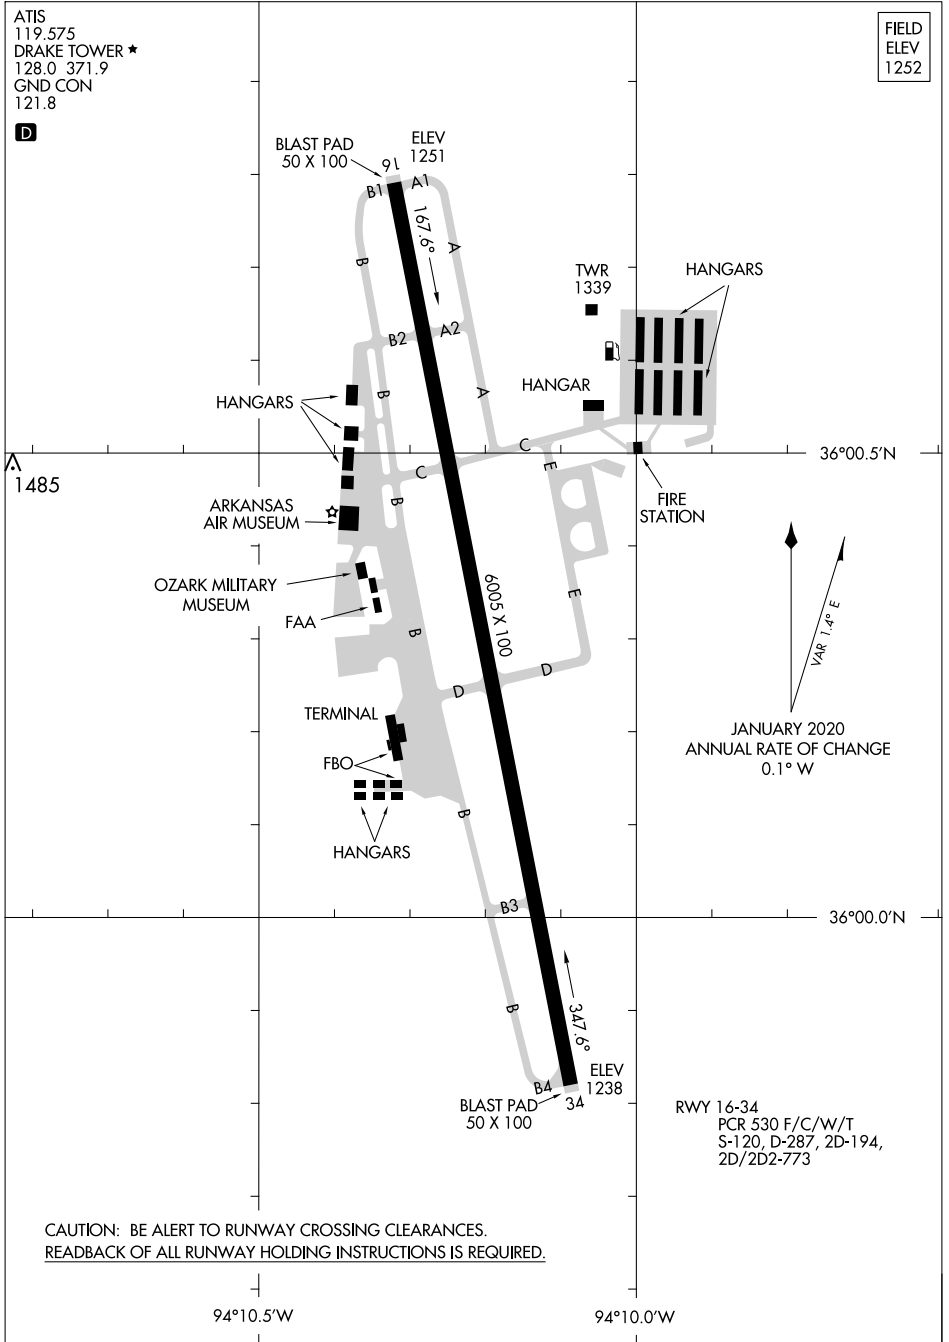

24249

AIRPORT DIAGRAM

AL-728 (FAA)

DRAKE FLD (FYY)
FAYETTEVILLE, ARKANSAS

ATIS
119.575
DRAKE TOWER ★
128.0 371.9
GND CON
121.8

D

FIELD
ELEV
1252

SC-1, 28 NOV 2024 to 26 DEC 2024

SC-1, 28 NOV 2024 to 26 DEC 2024

CAUTION: BE ALERT TO RUNWAY CROSSING CLEARANCES.
READEBACK OF ALL RUNWAY HOLDING INSTRUCTIONS IS REQUIRED.

AIRPORT DIAGRAM

24249

FAYETTEVILLE, ARKANSAS
DRAKE FLD (FYY)