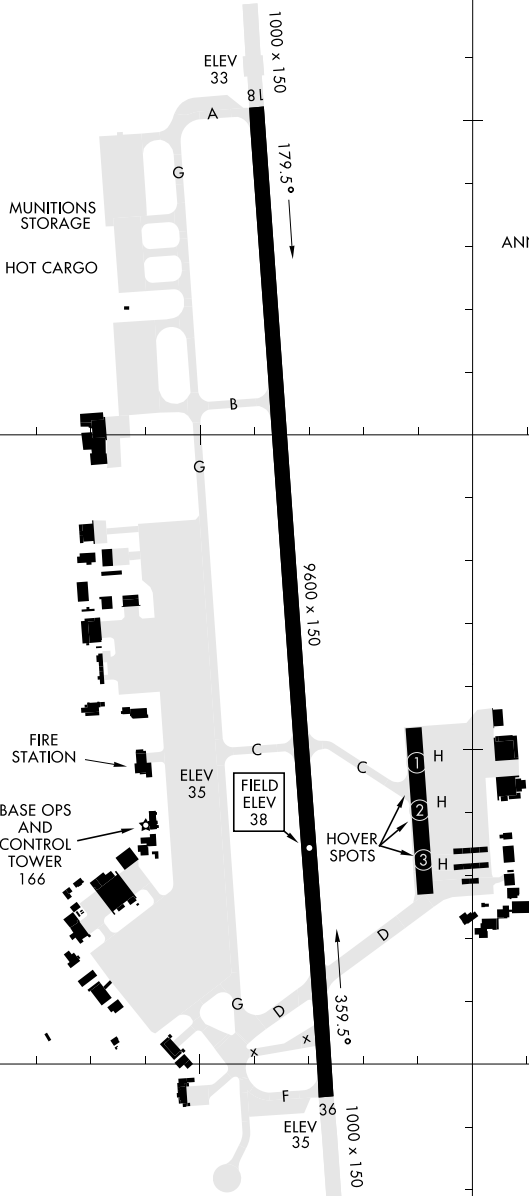

24305

AIRPORT DIAGRAM

[USAF]

HURLBURT FLD (KHRT)

MARY ESTHER, FLORIDA

ATIS 134.475 360.675
TOWER
126.5 351.675
GND CON
123.975 275.8

VAR 3.5°N
SEPTMBER 2022
ANNUAL RATE OF CHANGE
0.1° W

30°26'N

30°25'N

86°42'W

86°41'W

RWY 18-36
PCN 47 R/B/W/T

AIRPORT DIAGRAM

MARY ESTHER, FLORIDA

HURLBURT FLD (KHRT)

SE-3, 28 NOV 2024 to 26 DEC 2024

SE-3, 28 NOV 2024 to 26 DEC 2024