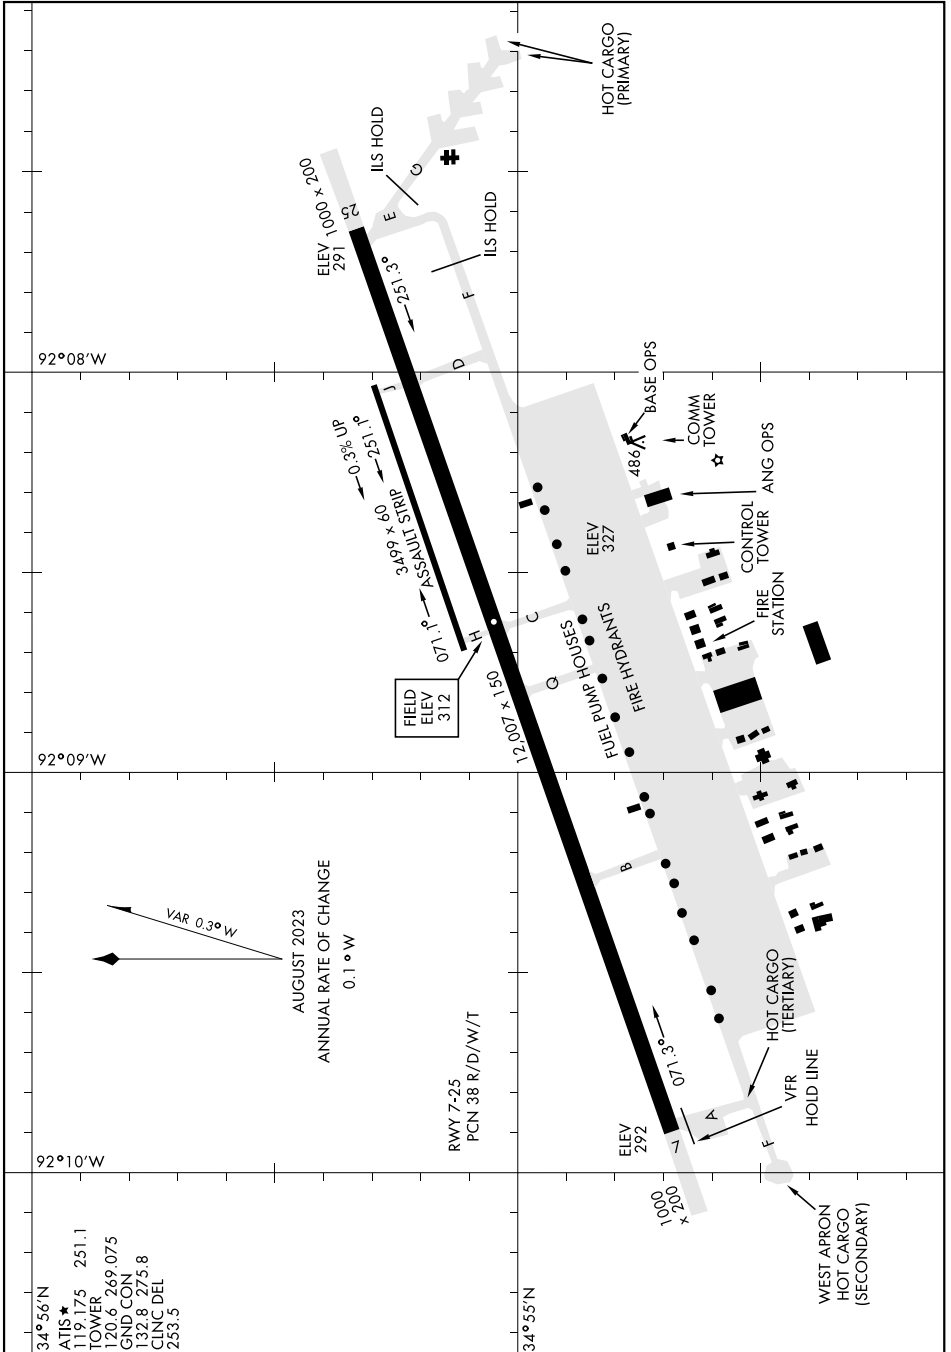

AIRPORT DIAGRAM

AL-738 [USAF]

SC-1, 28 NOV 2024 to 26 DEC 2024

SC-1, 28 NOV 2024 to 26 DEC 2024

AIRPORT DIAGRAM