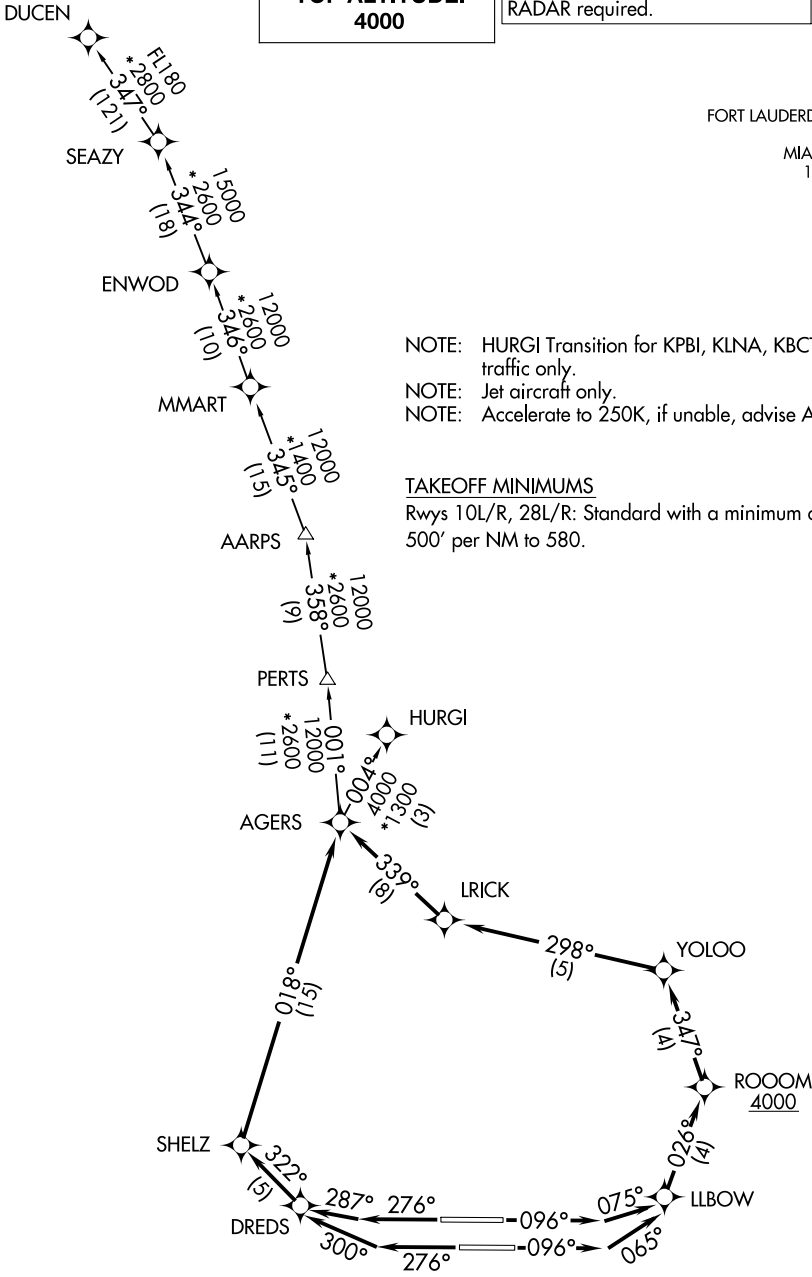

(AGERS1 .AGERS) 22139

AL-744 (FAA)

FORT LAUDERDALE/HOLLYWOOD INTL (FLL)

# AGERS ONE DEPARTURE (RNAV)

FORT LAUDERDALE, FLORIDA

**TOP ALTITUDE:  
4000**

RNAV 1- DME/DME/IRU or GPS.  
RADAR required.

D-ATIS 135.0  
CLNC DEL 128.4  
CPDLC 121.4  
GND CON 121.4  
FORT LAUDERDALE TOWER 119.3 257.8  
MIAMI DEP CON 126.05 251.1

FORT LAUDERDALE TOWER 119.3 257.8  
MIAMI DEP CON 126.05 251.1

NOTE: HURGI Transition for KPBI, KLNA, KBCT landing traffic only.  
NOTE: Jet aircraft only.  
NOTE: Accelerate to 250K, if unable, advise ATC.

(NARRATIVE ON FOLLOWING PAGE)

NOTE: Chart not to scale.