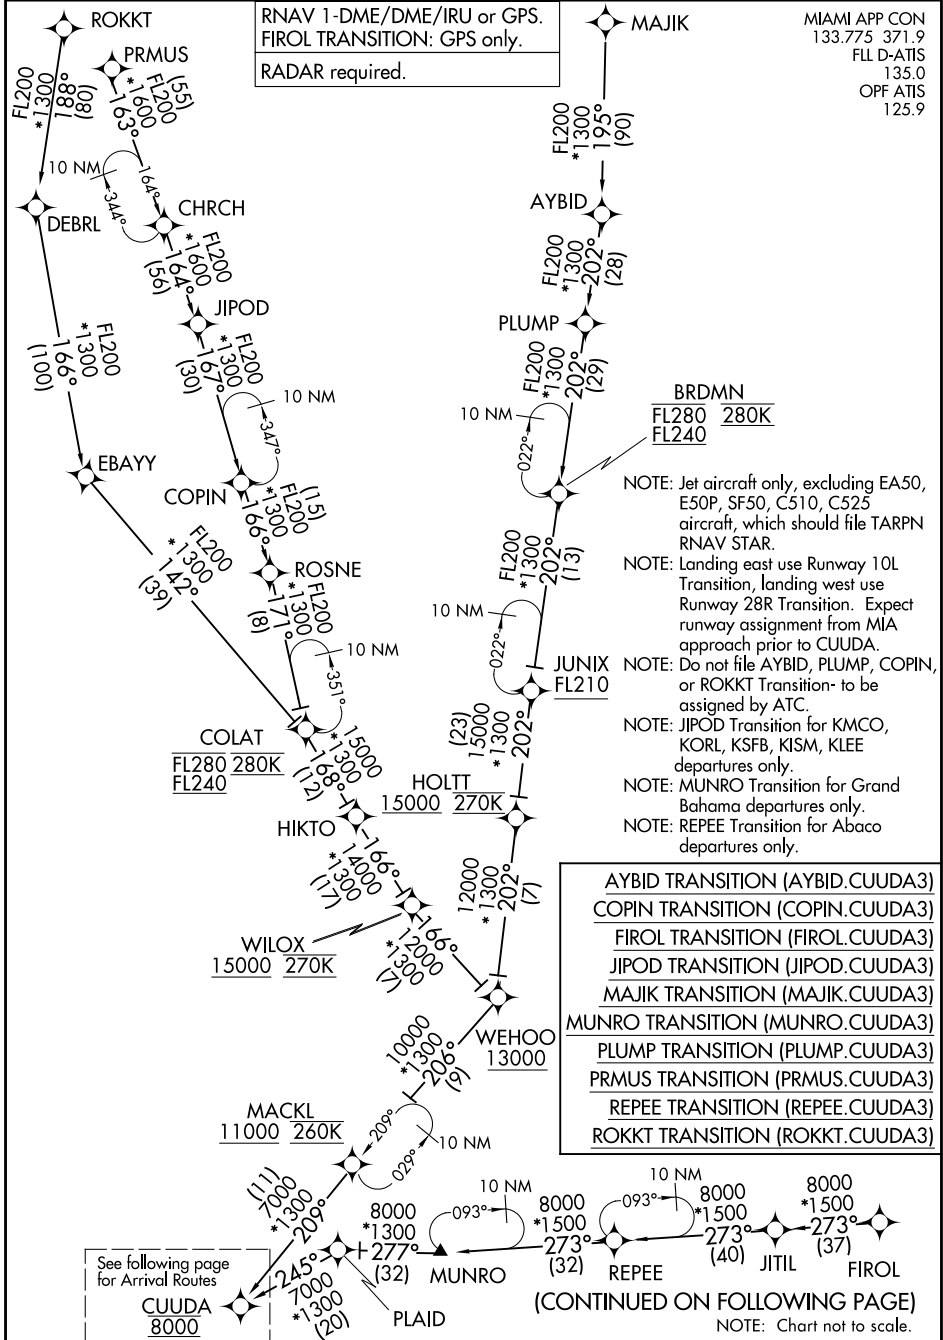

CUUDA THREE ARRIVAL (RNAV) Transition Routes FORT LAUDERDALE, FLORIDA

RNAV 1-DME/DME/IRU or GPS.
 FIROL TRANSITION: GPS only.
 RADAR required.

MIAMI APP CON
 133.775 371.9
 FL D-ATIS
 135.0
 OPF ATIS
 125.9

SE-3, 28 NOV 2024 to 26 DEC 2024

SE-3, 28 NOV 2024 to 26 DEC 2024

See following page for Arrival Routes

CUUDA 8000

(CONTINUED ON FOLLOWING PAGE)

NOTE: Chart not to scale.

CUUDA THREE ARRIVAL (RNAV) Transition Routes FORT LAUDERDALE, FLORIDA