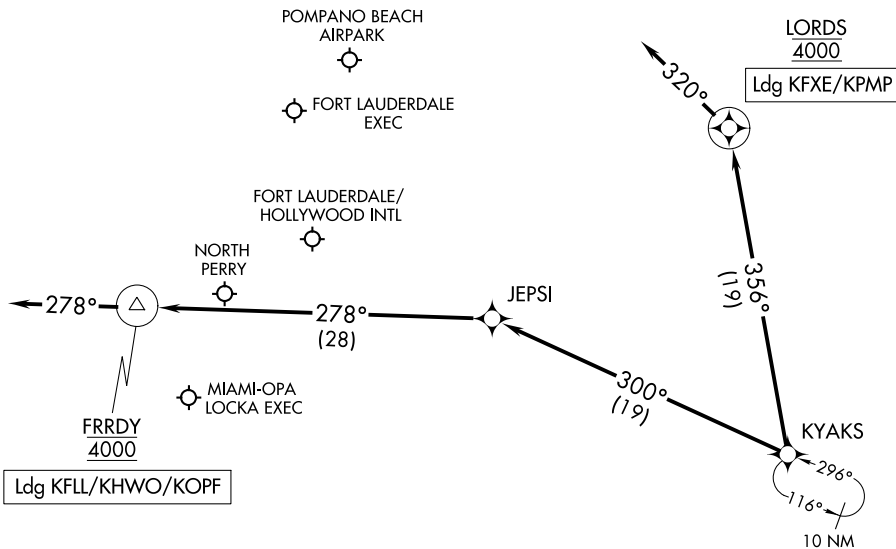

# KYAKS THREE ARRIVAL (RNAV) Arrival Routes

FORT LAUDERDALE, FLORIDA

RNAV 1-GPS.  
RADAR required.

MIAMI APP CON  
128.6 306.975  
FLL D-ATIS  
135.0  
FXE ATIS  
119.85  
HWO ATIS  
135.475  
OPF ATIS  
125.9  
PMP ATIS  
120.55

SE-3, 28 NOV 2024 to 26 DEC 2024

SE-3, 28 NOV 2024 to 26 DEC 2024

NOTE: Turboprop and prop aircraft only.

NOTE: Chart not to scale.

## ARRIVAL ROUTE DESCRIPTION

LANDING KFL/KHWO/KOPF: From KYAKS on track 300° to JEPSI, then on track 278° to cross FRRDY at 4000, then on track 278°. Expect RADAR vectors to final approach course.

LANDING KFXE/KPMP: From KYAKS on track 356° to cross LORDS at 4000, then on heading 320°. Expect RADAR vectors to final approach course.