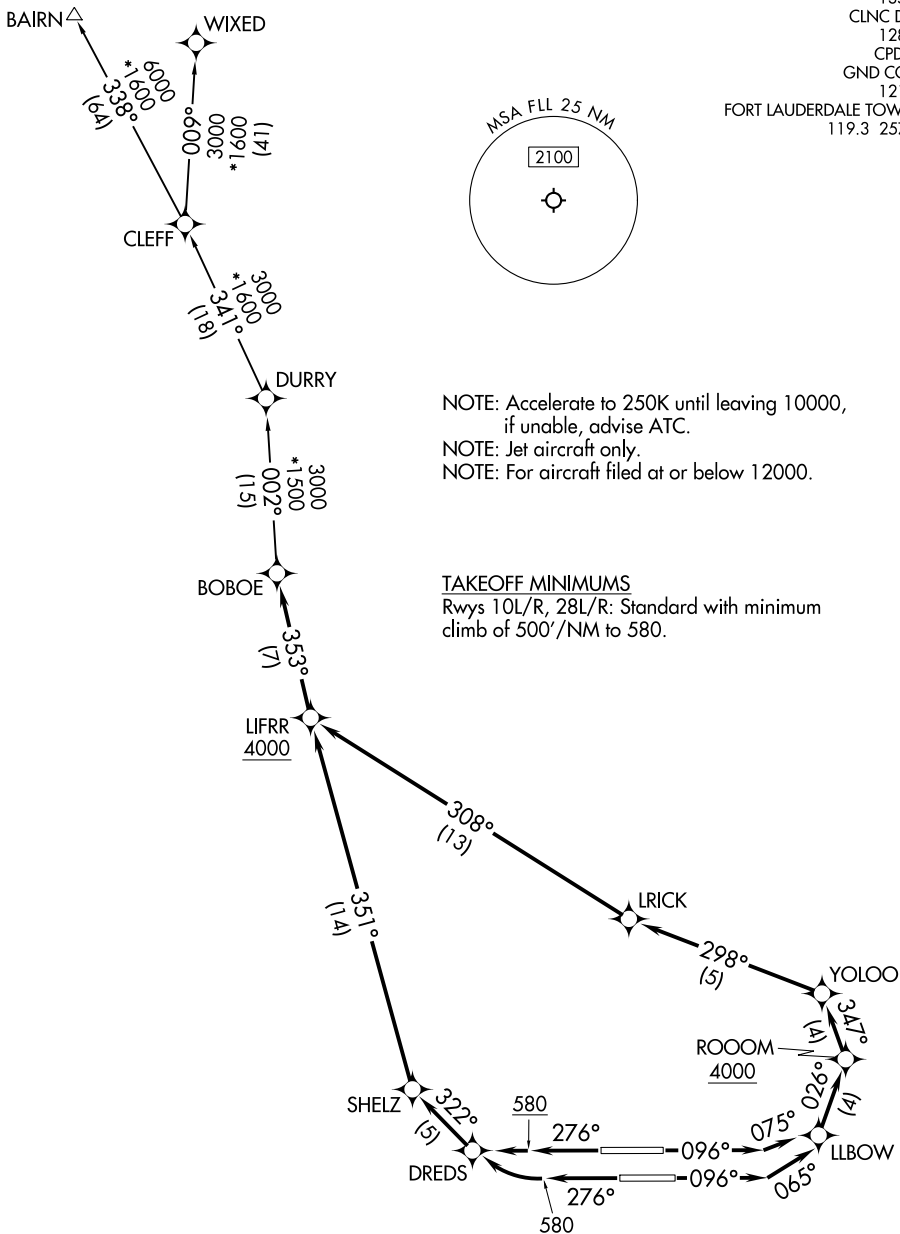

(LIFRR2.LIFRR) 24081

AL-744 (FAA)

FORT LAUDERDALE/HOLLYWOOD INTL (FLL)

LIFRR TWO DEPARTURE(RNAV)

FORT LAUDERDALE, FLORIDA

RNAV 1 - DME/DME/IRU or GPS.

TOP ALTITUDE:

4000

RADAR required for non-GPS equipped aircraft.

MIAMI DEP CON

126.05 251.1

D-ATIS

135.0

CLNC DEL

128.4

CPDLC

GND CON

121.4

FORT LAUDERDALE TOWER

119.3 257.8

(CONTINUED ON FOLLOWING PAGE)

NOTE: Chart not to scale.

LIFRR TWO DEPARTURE(RNAV)

(LIFRR2.LIFRR) 21MAR24

FORT LAUDERDALE, FLORIDA

FORT LAUDERDALE/HOLLYWOOD INTL (FLL)

SE-3, 28 NOV 2024 to 26 DEC 2024

SE-3, 28 NOV 2024 to 26 DEC 2024