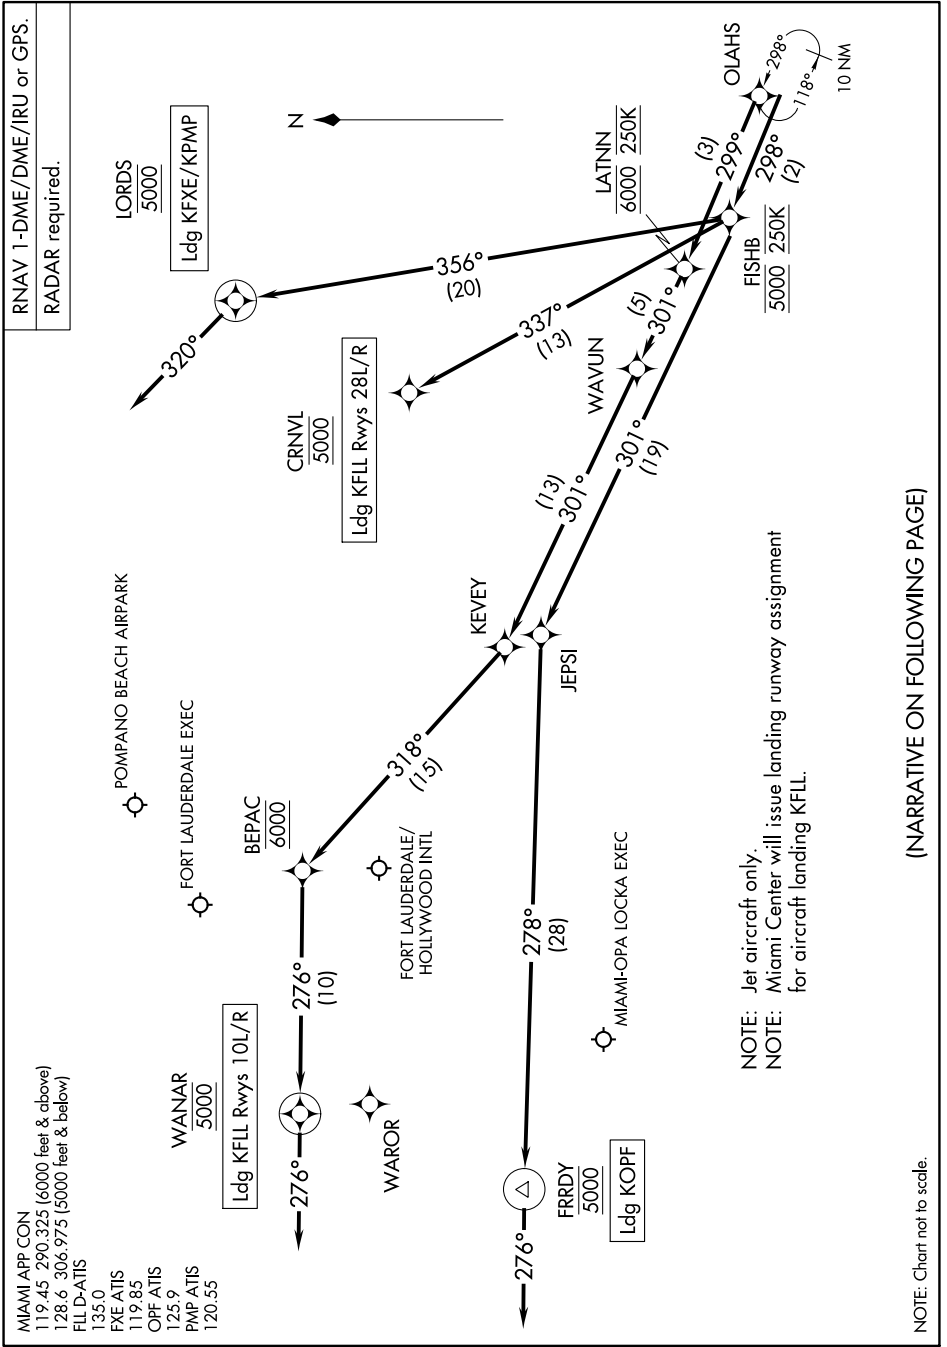

OLAH3 THREE ARRIVAL (RNAV) Arrival Routes

FORT LAUDERDALE, FLORIDA

SE-3, 28 NOV 2024 to 26 DEC 2024

OLAH3 THREE ARRIVAL (RNAV) Arrival Routes

FORT LAUDERDALE, FLORIDA

(NARRATIVE ON FOLLOWING PAGE)

NOTE: Chart not to scale.

SE-3, 28 NOV 2024 to 26 DEC 2024