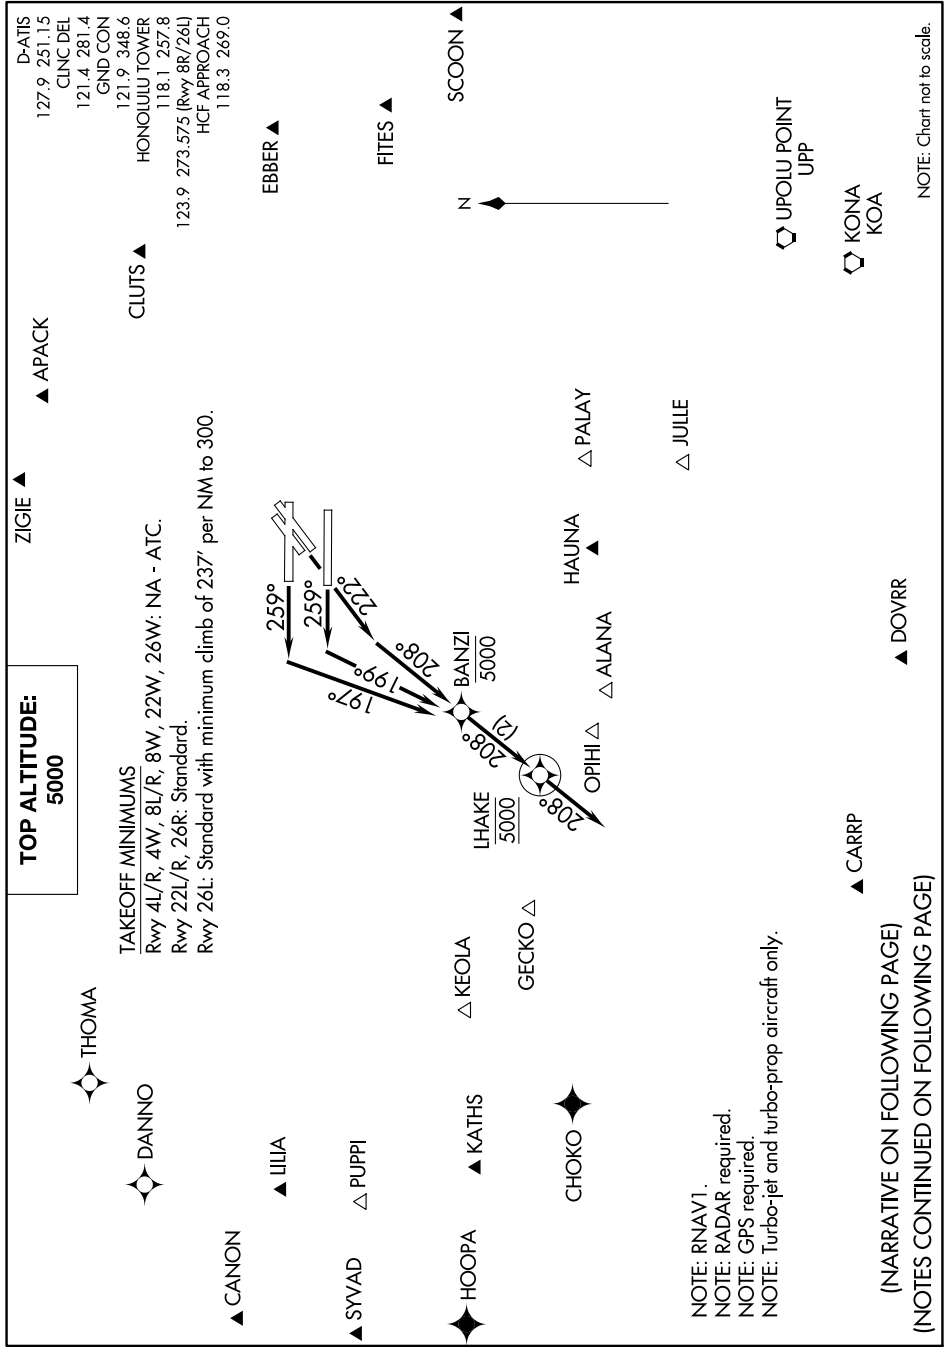

BANZI ONE DEPARTURE (RNAV)

AL-754 (FAA)

DANIEL K INOUYE INTL (HNL) (PHNL)
HONOLULU, HAWAII

PAC, 31 OCT 2024 to 26 DEC 2024

NOTE: Chart not to scale.

PAC, 31 OCT 2024 to 26 DEC 2024