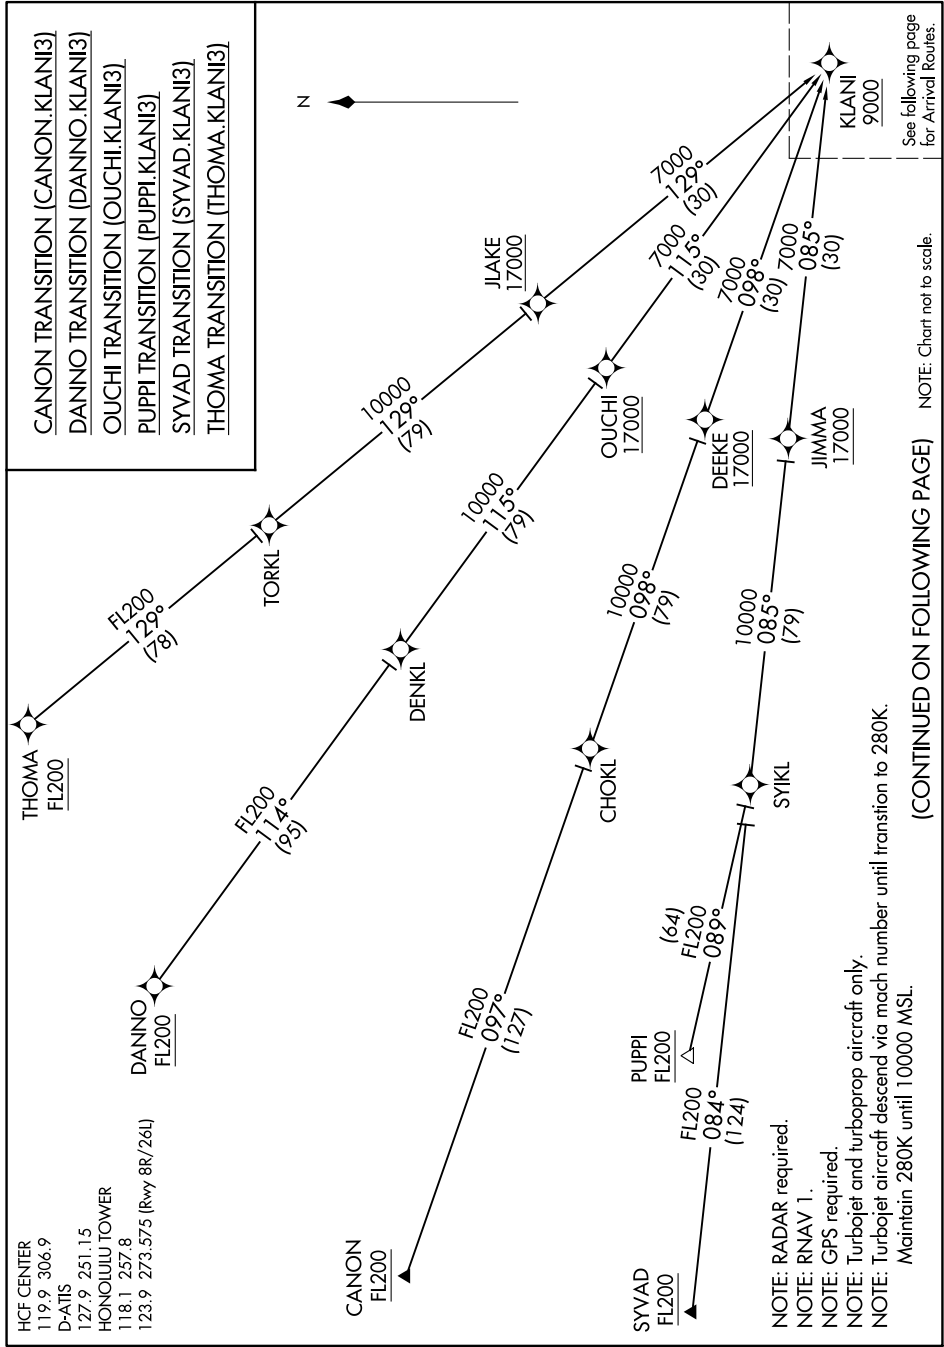

KLANI THREE ARRIVAL (RNAV) Transition Routes

HONOLULU, HAWAII

PAC, 31 OCT 2024 to 26 DEC 2024

See following page for Arrival Routes.

NOTE: Chart not to scale.

(CONTINUED ON FOLLOWING PAGE)

PAC, 31 OCT 2024 to 26 DEC 2024

KLANI THREE ARRIVAL (RNAV) Transition Routes

HONOLULU, HAWAII