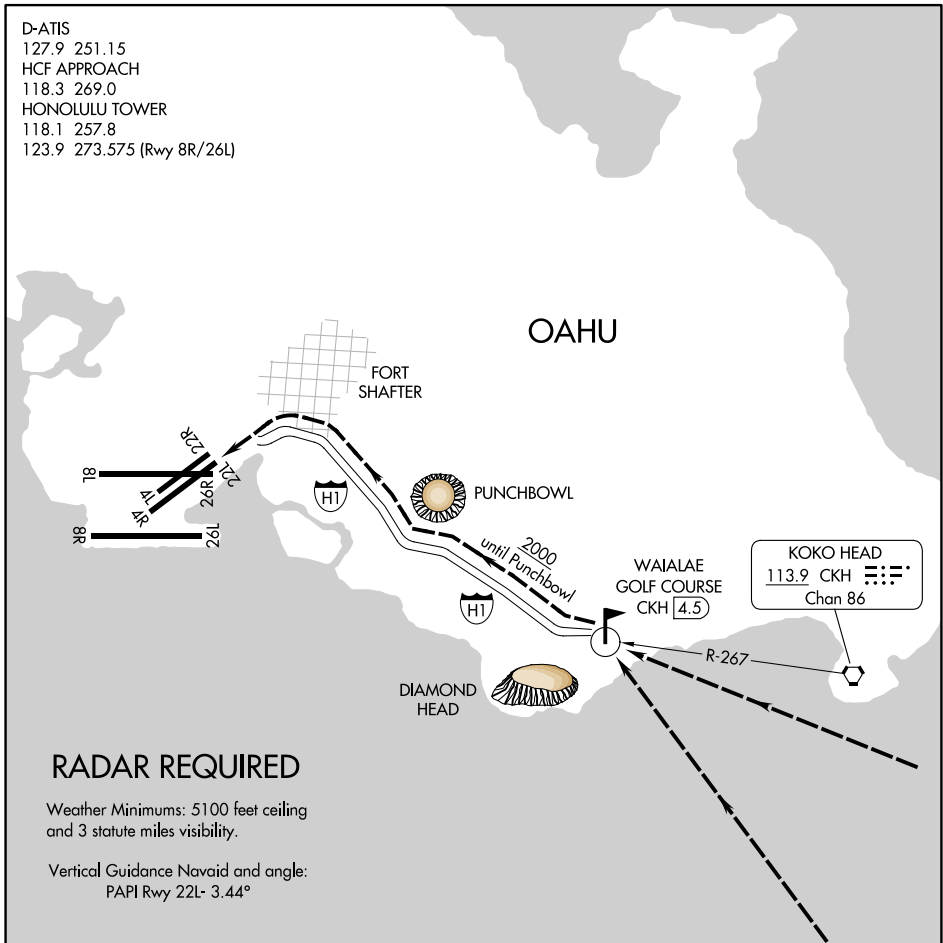

D-ATIS  
 127.9 251.15  
 HCF APPROACH  
 118.3 269.0  
 HONOLULU TOWER  
 118.1 257.8  
 123.9 273.575 (Rwy 8R/26L)

PAC, 31 OCT 2024 to 26 DEC 2024

PAC, 31 OCT 2024 to 26 DEC 2024

WAIALAE GOLF COURSE VISUAL APPROACH RWY 22L

PROCEDURE NOT AUTHORIZED AT NIGHT  
 RESTRICTED TO CAT I AND CAT II AIRCRAFT ONLY  
 Pilots may expect landing Runway 22R.