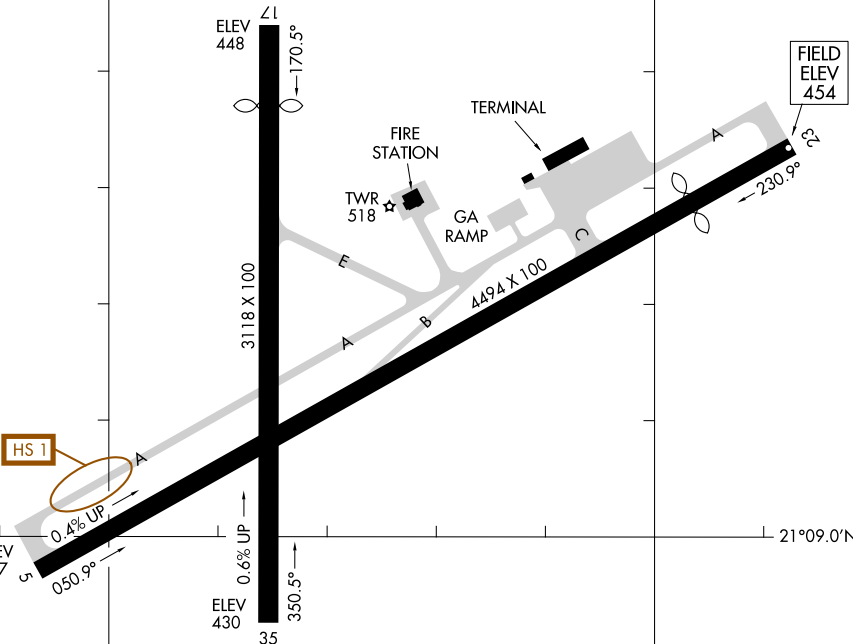

# AIRPORT DIAGRAM

MOLOKAI (MKK) (PHMK)  
KAUNAKAKAI, HAWAII

AL-759 (FAA)

ATIS  
128.2  
MOLOKAI TOWER ★  
125.7 306.2  
GND CON  
121.9

21°09.5'N

PAC, 31 OCT 2024 to 26 DEC 2024

PAC, 31 OCT 2024 to 26 DEC 2024

21°09.0'N

RWY 05-23  
PCN 28 F/A/W/T  
S-30, D-48  
RWY 17-35  
PCN 4 F/B/W/T  
S-13

CAUTION: BE ALERT TO RUNWAY CROSSING CLEARANCES.  
READBACK OF ALL RUNWAY HOLDING INSTRUCTIONS IS REQUIRED.

157°06.0'W

157°05.5'W