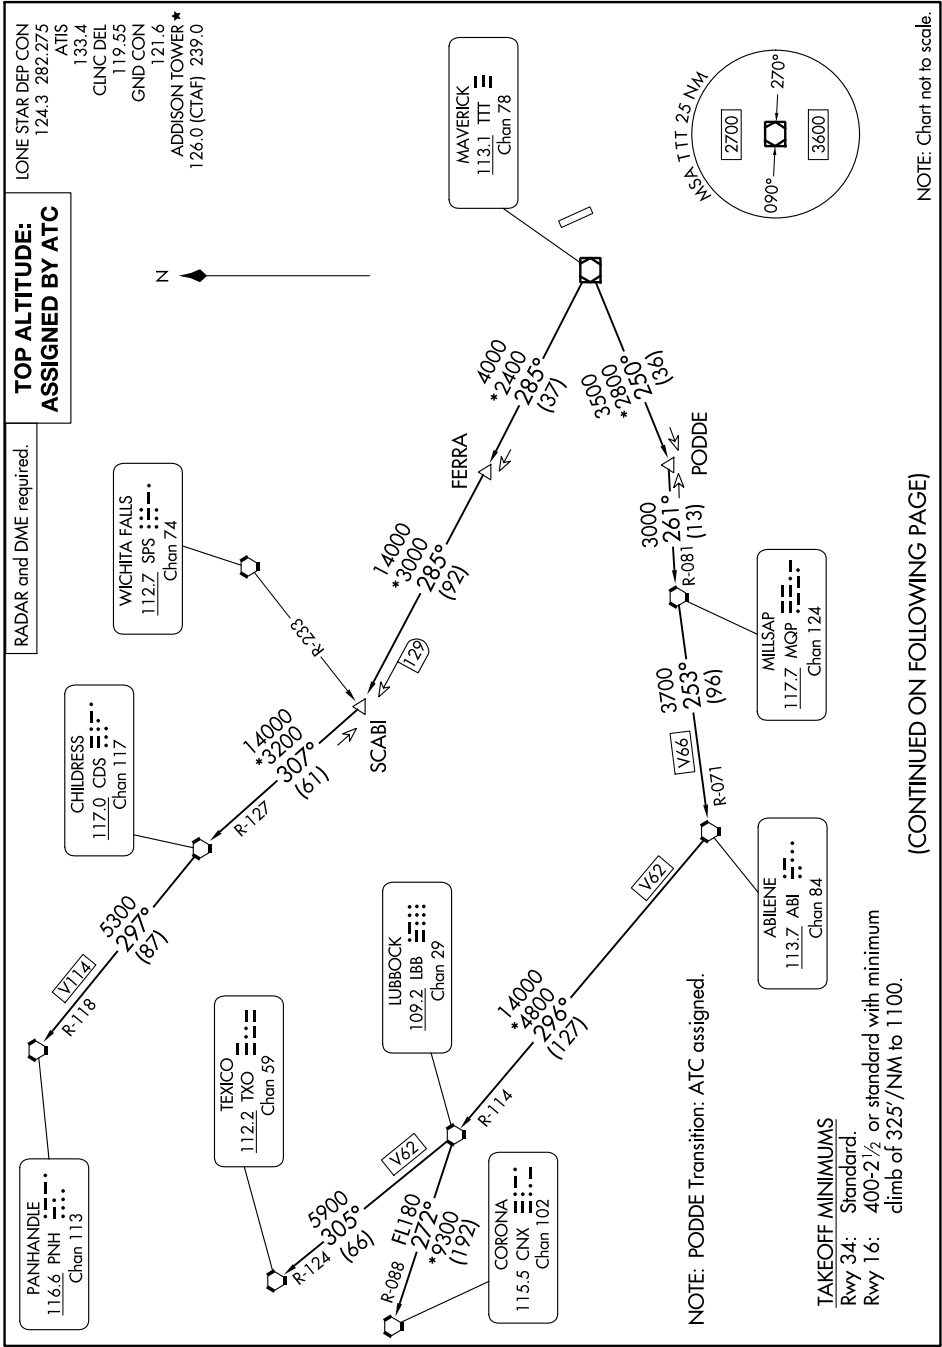

WORTH ONE DEPARTURE

SC-2, 28 NOV 2024 to 26 DEC 2024

(CONTINUED ON FOLLOWING PAGE)

SC-2, 28 NOV 2024 to 26 DEC 2024

WORTH ONE DEPARTURE