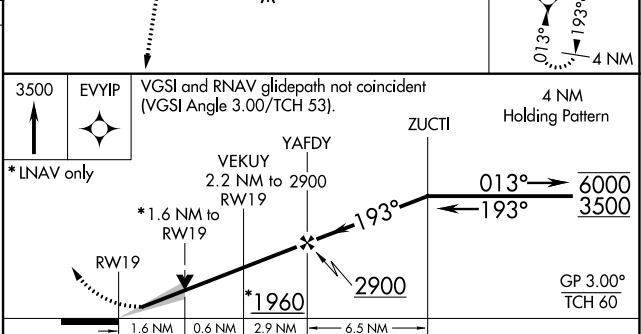

WAAS CH 86616 W19A	APP CRS 193°	Rwy Idg TDZE Apt Elev	9072 1204 1204
---------------------------------	------------------------	-----------------------------	---

RNAV (GPS) RWY 19

MARQUETTE/SAWYER RGNL (SAW)

RNP APCH. ▼ For uncompensated Baro-VNAV systems, LNAV/VNAV NA below -17°C or above 54°C.		MISSED APPROACH: Climb to 3500 direct EVYIP and hold.		
AWOS-3PT 118.375	MINNEAPOLIS CENTER 119.1 290.2	SAWYER TOWER ★ 119.975 (CTAF) 1	GND CON 121.65	UNICOM 122.7

EC-1, 28 NOV 2024 to 26 DEC 2024

EC-1, 28 NOV 2024 to 26 DEC 2024

ELEV 1204	D TDZE 1204
-----------	--------------------

CATEGORY	A	B	C	D
LPV DA		1404- ³ / ₄	200 (200- ³ / ₄)	
LNAV/VNAV DA		1521- ⁷ / ₈	317 (400- ⁷ / ₈)	
LNAV MDA	1620-1	416 (500-1)	1620-1 ¹ / ₈	416 (500-1 ¹ / ₈)
C CIRCLING	1680-1	476 (500-1)	1820-1 ³ / ₄	1820-2 616 (700-2)