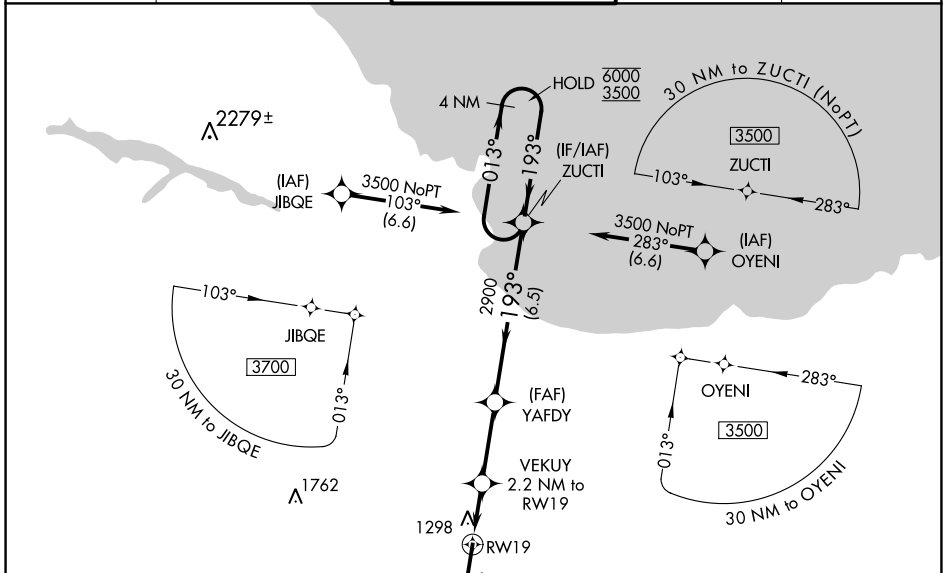

WAAS CH 86616 W19A	APP CRS 193°	Rwy Idg TDZE Apt Elev	9072 1204 1204
---------------------------------	------------------------	-----------------------------	---

RNAV (GPS) RWY 19

MARQUETTE/SAWYER RGNL (SAW)

RNP APCH. ▼ For uncompensated Baro-VNAV systems, LNAV/VNAV NA below -17°C or above 54°C.		MISSED APPROACH: Climb to 3500 direct EVYIP and hold.		
AWOS-3PT 118.375	MINNEAPOLIS CENTER 119.1 290.2	SAWYER TOWER ★ 119.975 (CTAF) 1	GND CON 121.65	UNICOM 122.7

EC-1, 28 NOV 2024 to 26 DEC 2024

EC-1, 28 NOV 2024 to 26 DEC 2024

ELEV 1204	D TDZE 1204
-----------	--------------------

CATEGORY	A	B	C	D
LPV DA		1404- ³ / ₄	200 (200- ³ / ₄)	
LNAV/VNAV DA		1521- ⁷ / ₈	317 (400- ⁷ / ₈)	
LNAV MDA	1620-1	416 (500-1)	1620-1 ¹ / ₈	416 (500-1 ¹ / ₈)
C CIRCLING	1680-1	476 (500-1)	1820-1 ³ / ₄	1820-2 616 (700-2)