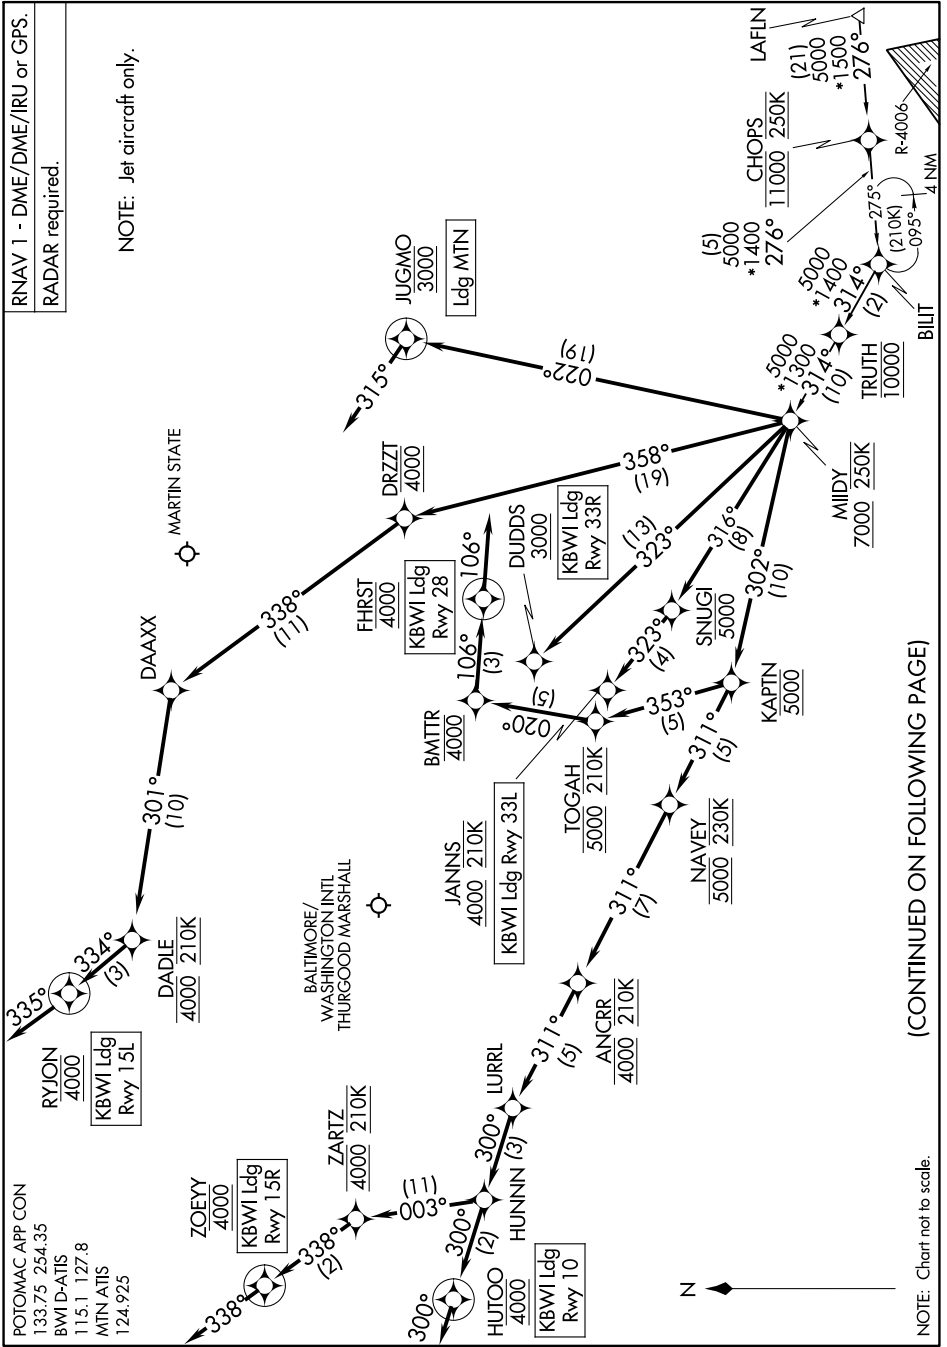

MIIDY THREE ARRIVAL (RNAV)

BALTIMORE, MARYLAND

NE-3, 28 NOV 2024 to 26 DEC 2024

(CONTINUED ON FOLLOWING PAGE)

NE-3, 28 NOV 2024 to 26 DEC 2024

MIIDY THREE ARRIVAL (RNAV)

BALTIMORE, MARYLAND