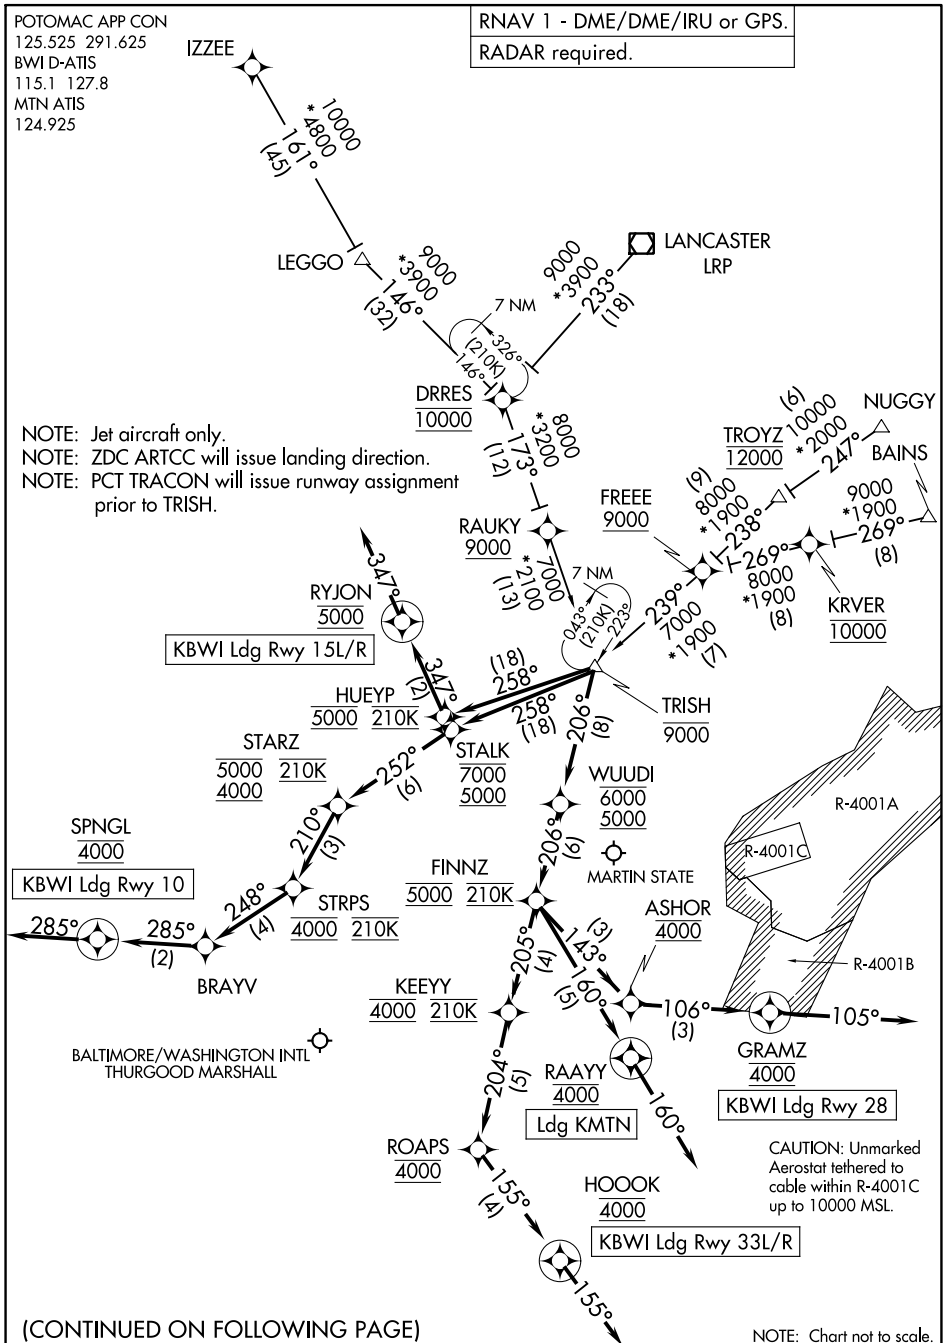

(TRISH.TRISH4) 24249

AL-804 (FAA)

TRISH FOUR ARRIVAL (RNAV)

BALTIMORE, MARYLAND

POTOMAC APP CON
 125.525 291.625
 BWI D-ATIS
 115.1 127.8
 MTN ATIS
 124.925

RNAV 1 - DME/DME/IRU or GPS.
 RADAR required.

NOTE: Jet aircraft only.
 NOTE: ZDC ARTCC will issue landing direction.
 NOTE: PCT TRACON will issue runway assignment prior to TRISH.

NE-3, 28 NOV 2024 to 26 DEC 2024

NE-3, 28 NOV 2024 to 26 DEC 2024

(CONTINUED ON FOLLOWING PAGE)

NOTE: Chart not to scale.

TRISH FOUR ARRIVAL (RNAV)

BALTIMORE, MARYLAND

(TRISH.TRISH4) 05SEP24