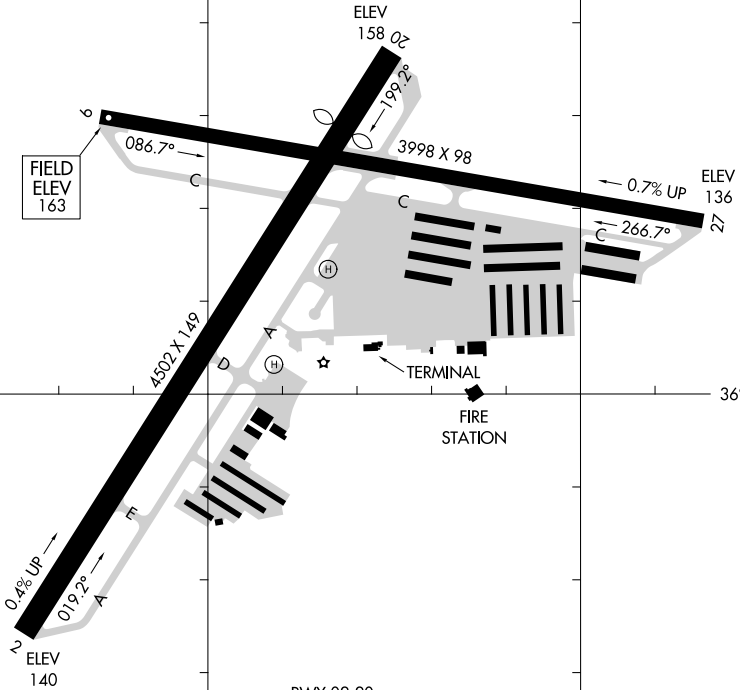

# AIRPORT DIAGRAM

AL-805 (FAA)

WATSONVILLE MUNI (WVI)  
WATSONVILLE, CALIFORNIA

ASOS  
132.275  
CTAF/UNICOM  
122.8

↑  
↑ VAR 13.1° E  
JANUARY 2020  
ANNUAL RATE OF CHANGE  
0.1° W

36°56.5'N

SW-2, 28 NOV 2024 to 26 DEC 2024

FIELD  
ELEV  
163

36°56.0'N

RWY 02-20  
S-81, D-96, 2S-122, 2D-167  
RWY 09-27  
S-45, D-65, 2S-83

36°55.5'N

121°47.5'W

121°47.0'W

SW-2, 28 NOV 2024 to 26 DEC 2024